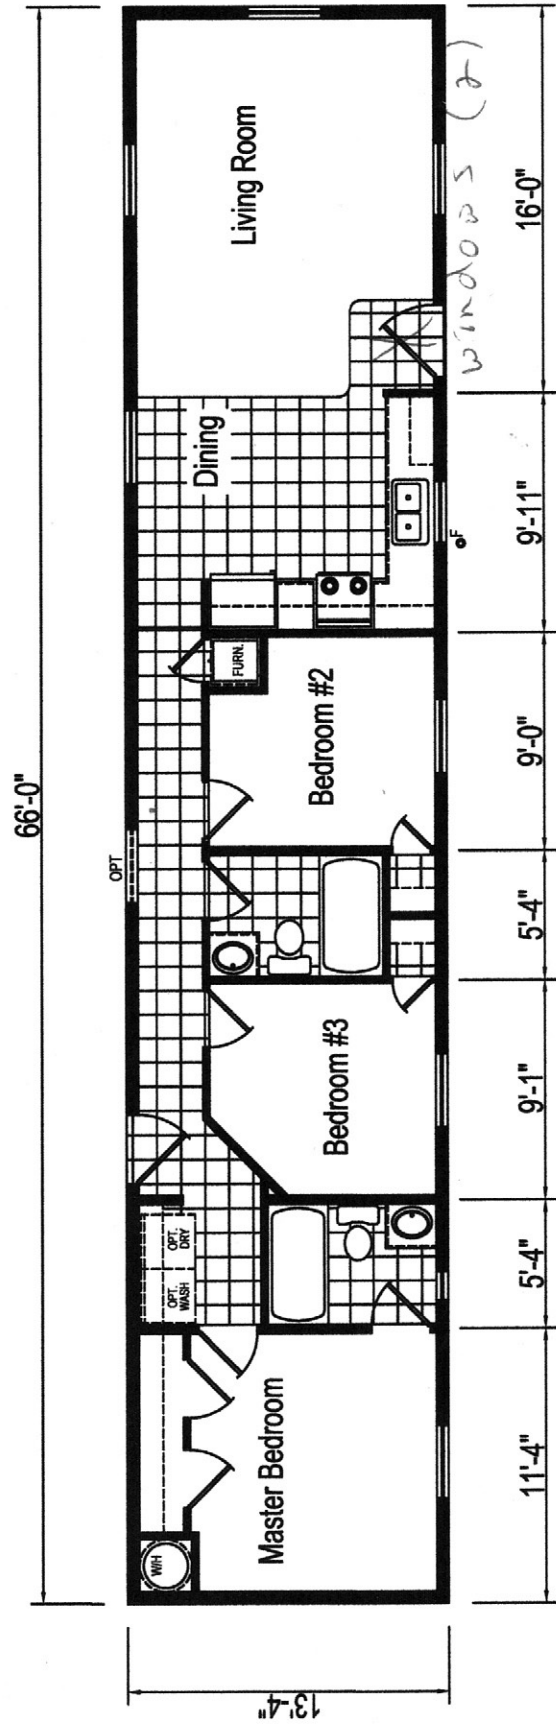

84 east st

✓ + 6' porch

front door

MODEL ERH-70F151
 3 BEDROOM, 2 BATH
 NOMINAL SIZE: 14'x70'
 TOTAL AREA: 880 SQ. FT.

DUE TO CONSTANT PRODUCT IMPROVEMENT, ALL DIMENSIONS AND SPECIFICATIONS ARE SUBJECT TO CHANGE WITHOUT NOTICE OR OBLIGATION TO EAGLE RIVER HOMES. DIMENSIONS STATED ARE TO INDUSTRY STANDARDS. THE INFORMATION ON THIS PAGE IS PROPRIETARY AND CONFIDENTIAL.

| Revisions | | Date Drawn: | Title: | Serial No.: |
|-----------|--|-------------|-----------------|-------------|
| A | | 9-22-06 | LITERATURE PLAN | |
| B | | | | |
| C | | | | |
| D | | | | |
| | | Drawn By: | Model: | Sheet: |
| | | STAFF | ERH-70F151-STD | LIT |