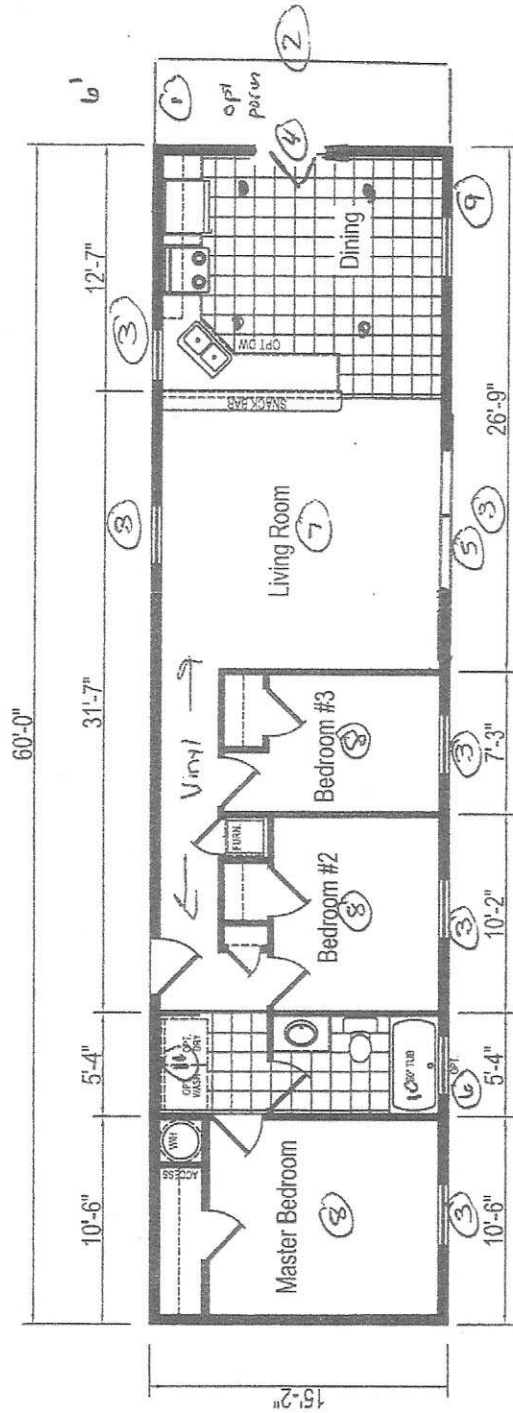

ABC Homes
35 Del brooke

MODEL ERH-64S501
3 BEDROOM, 1 BATH
NOMINAL SIZE: 16'x64'
TOTAL AREA: 910 SQ. FT.

DUE TO CONSTANT PRODUCT IMPROVEMENT, ALL DIMENSIONS AND SPECIFICATIONS ARE SUBJECT TO CHANGE WITHOUT NOTICE OR OBLIGATION TO EAGLE RIVER HOMES. DIMENSIONS STATED ARE TO INDUSTRY STANDARDS. THE INFORMATION ON THIS PAGE IS PROPRIETARY AND CONFIDENTIAL.

Revisions		Date Drawn:	Rev. By:	Rev. Date:	Title:	Serial No.:
A		11/19/06			LITERATURE PLAN	-
B						
C						
D						
					Model:	Sheet:
					ERH-64S501	LIT