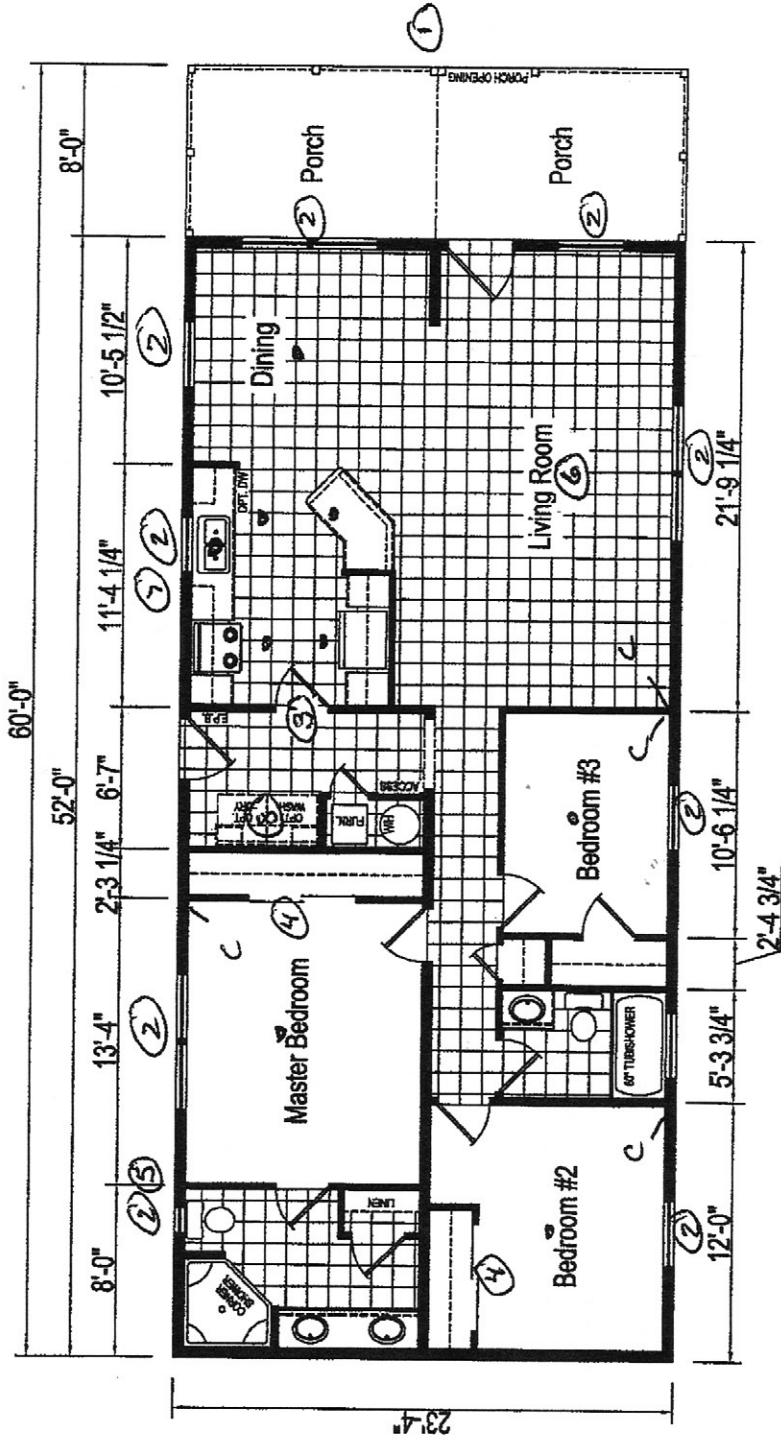

ABC HOMES

411 Elm

HD-56G198+8FTPORCH  
 3 BEDROOM, 2 BATH  
 NOMINAL SIZE: 24'x56'  
 TOTAL AREA: 1,213 SQ. FT.

HUDSON DOUBLE

DUE TO CONSTANT PRODUCT IMPROVEMENT, ALL DIMENSIONS AND SPECIFICATIONS ARE SUBJECT TO CHANGE WITHOUT NOTICE OR OBLIGATION TO EAGLE RIVER HOMES. DIMENSIONS STATED ARE TO INDUSTRY STANDARDS. THE INFORMATION ON THIS PAGE IS PROPRIETARY AND CONFIDENTIAL

|           |  |            |          |             |                    |             |
|-----------|--|------------|----------|-------------|--------------------|-------------|
| Revisions |  | Rev. Date: | Rev. By: | Date Drawn: | Title:             | Serial No.: |
| A.        |  |            |          | 08/09/23    | LITERATURE PLAN    | -           |
| B.        |  |            |          |             |                    |             |
| C.        |  |            |          |             |                    |             |
| D.        |  |            |          |             |                    |             |
|           |  |            |          | Drawn By:   | Model:             | Sheet:      |
|           |  |            |          | DAM         | HD-56G198+8FTPORCH | LIT         |