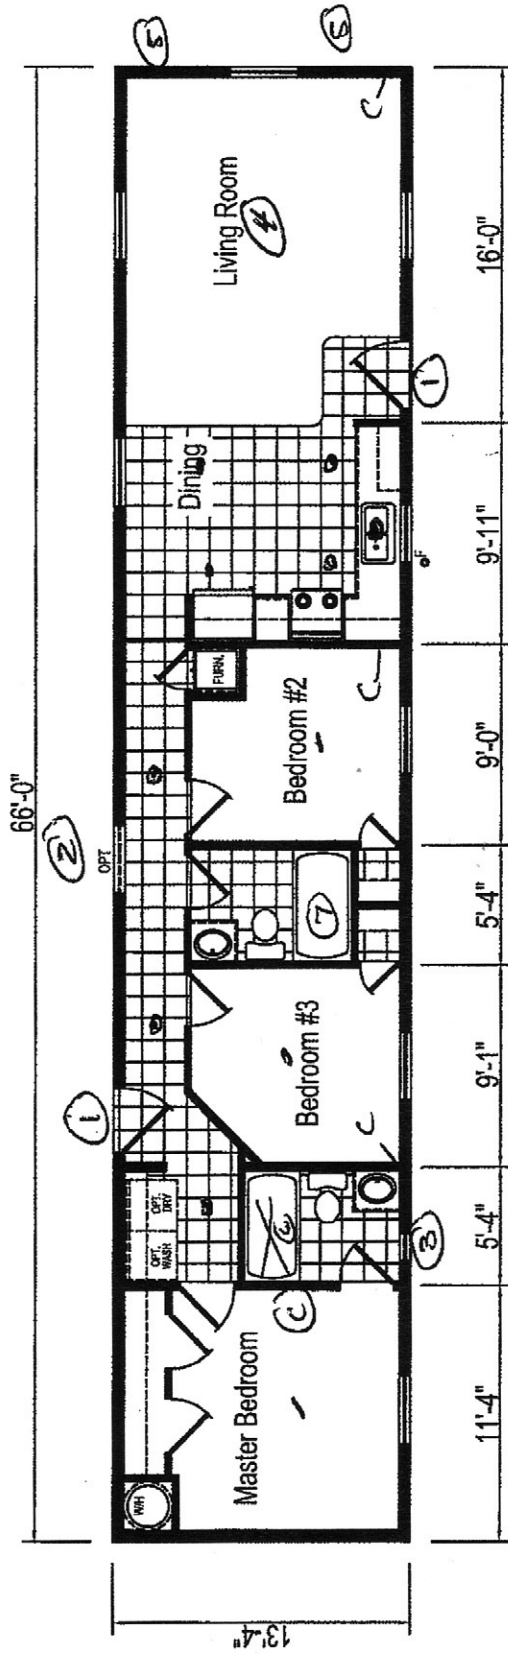

ABC Homes

32 Cherry St - Country Manor  
west

- ① pier saw
- ② 3030 window
- ③ Transon
- ④ ceiling fan
- ⑤ dx porch light
- ⑥ 54" narrow fit show
- ⑦ 60" lpc Feb

MODEL ERH-70F151  
3 BEDROOM, 2 BATH  
NOMINAL SIZE: 14'x70'  
TOTAL AREA: 880 SQ. FT.

DUE TO CONSTANT PRODUCT IMPROVEMENT, ALL DIMENSIONS AND SPECIFICATIONS ARE SUBJECT TO CHANGE WITHOUT NOTICE OR OBLIGATION TO EAGLE RIVER HOMES. DIMENSIONS STATED ARE TO INDUSTRY STANDARDS. THE INFORMATION ON THIS PAGE IS PROPRIETARY AND CONFIDENTIAL.