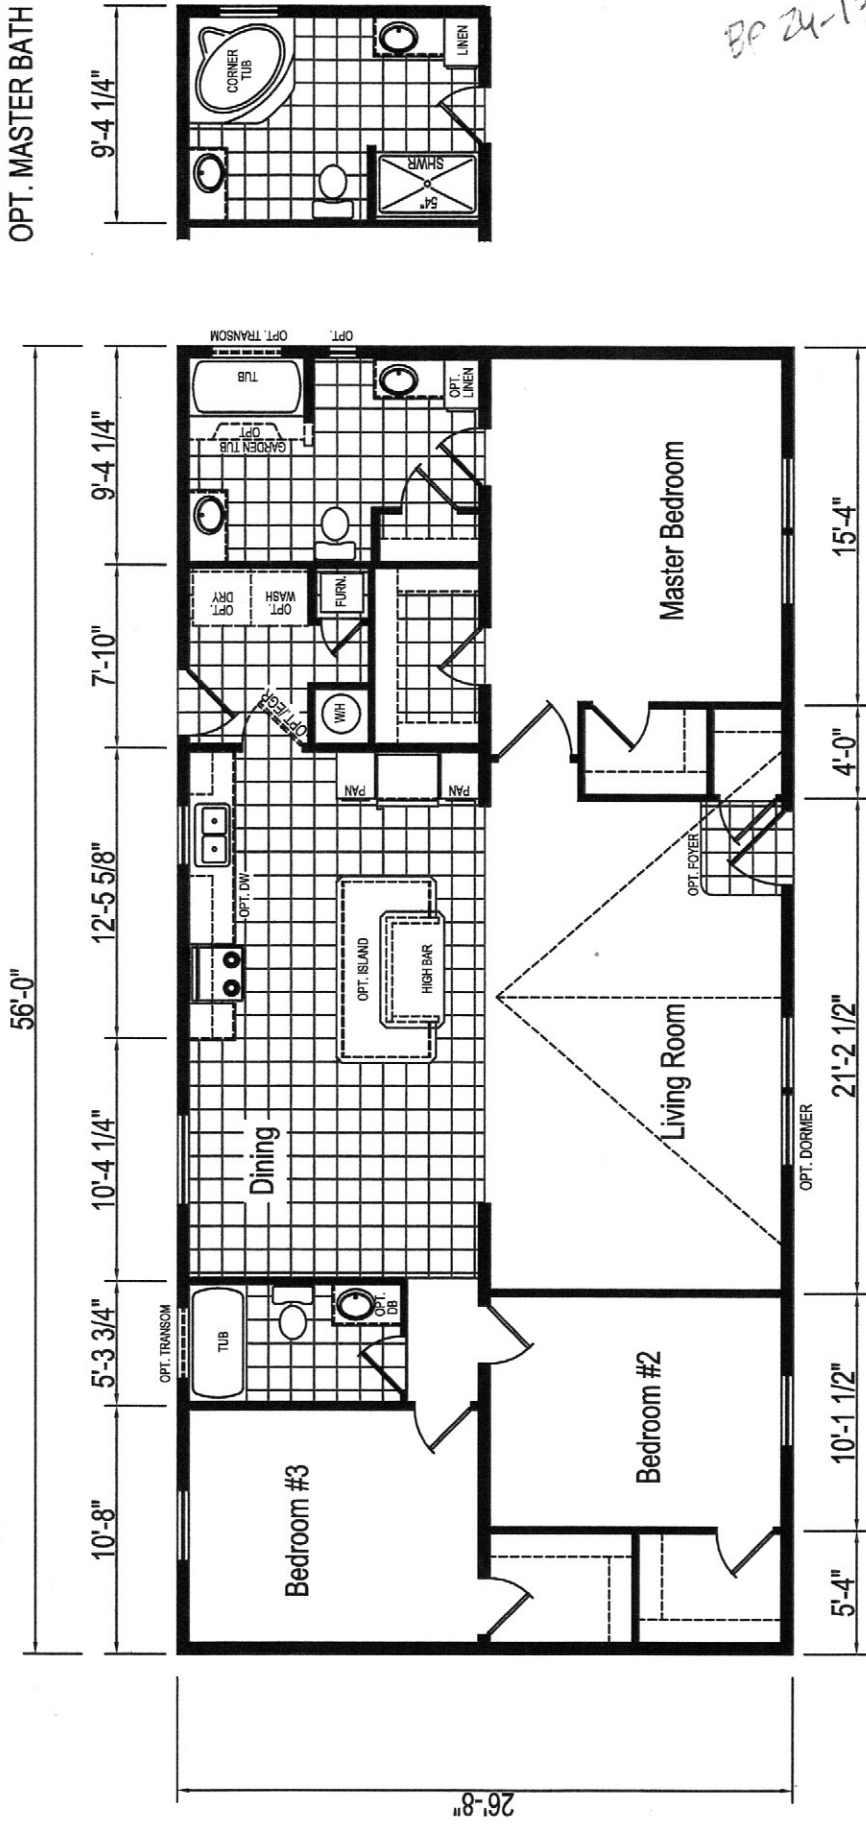

Magnolia

80 24-131

ERH-60J6003-C  
 3 BEDROOM, 2 BATH  
 NOMINAL SIZE: 28'x60'  
 TOTAL AREA: 1,493 SQ. FT.

**CHESAPEAKE DOUBLE**

DUE TO CONSTANT PRODUCT IMPROVEMENT, ALL DIMENSIONS AND SPECIFICATIONS ARE SUBJECT TO CHANGE WITHOUT NOTICE OR OBLIGATION TO EAGLE RIVER HOMES. DIMENSIONS STATED ARE TO INDUSTRY STANDARDS. THE INFORMATION ON THIS PAGE IS PROPRIETARY AND CONFIDENTIAL.