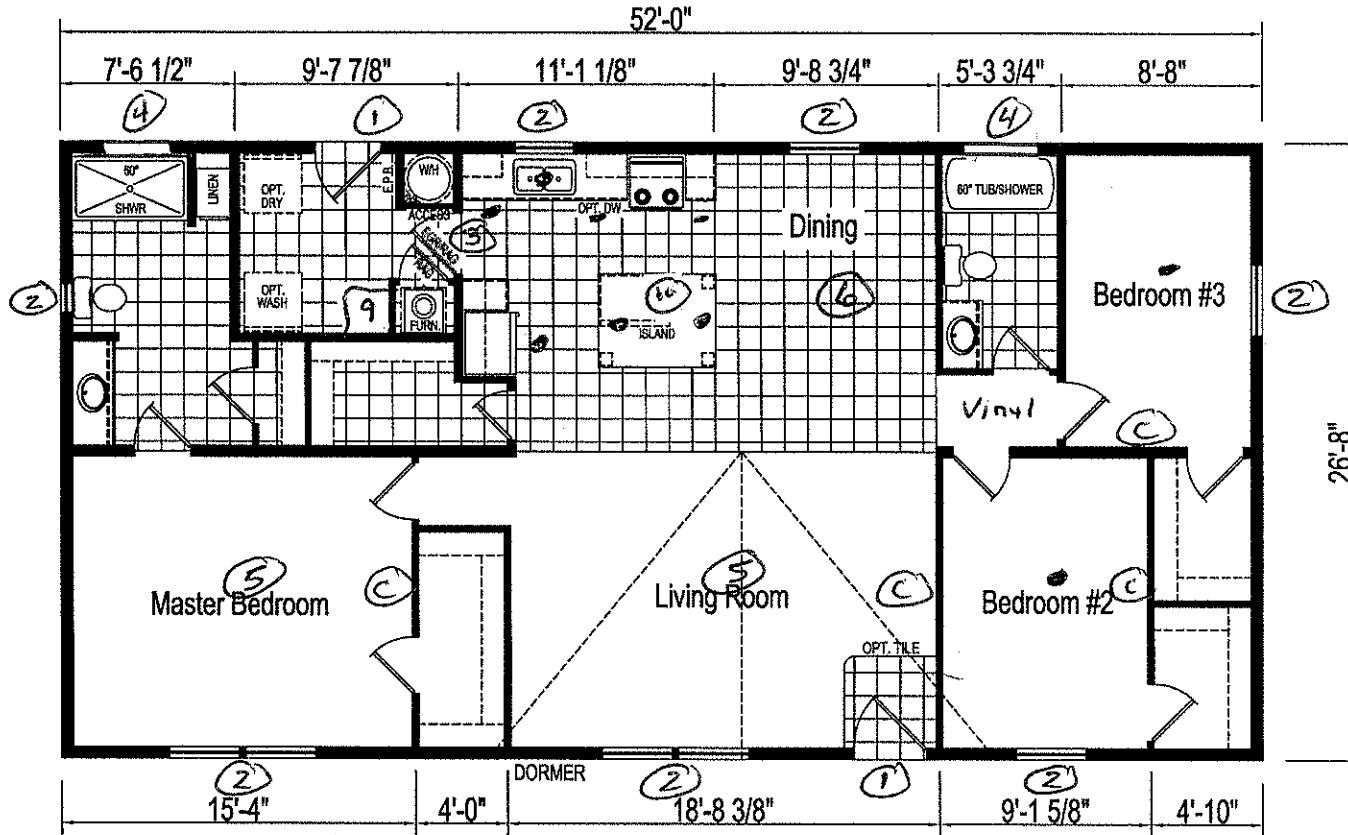

ABC Homes

113 Limerick Terrace

179,900

Handwritten signature or initials.

- ① pier saver
- ② Lineds
- ③ Door Instaltu
- ④ Transom
- ⑤ ceiling Fa
- ⑥ Dlx Chendw
- ⑦ 60" 1pc Tub
- ⑧ 60" 3 sided Tile shower
- ⑨ 6 Door Panty
- ⑩ Island

CD-56J1012
 3 BEDROOM, 2 BATH
 NOMINAL SIZE: 28'x56'
 TOTAL AREA: 1,386 SQ. FT.

CHESAPEAKE DOUBLE

THE INFORMATION ON THIS PAGE IS PROPRIETARY AND CONFIDENTIAL

EAGLE RIVER HOMES	Revisions		Rev. Date:	Rev. By:	Date Drawn: 09/19/22	Title: LITERATURE PLAN	
	A				Drawn By: DAM		
DUE TO CONSTANT PRODUCT IMPROVEMENT, ALL DIMENSIONS AND SPECIFICATIONS ARE SUBJECT TO CHANGE WITHOUT NOTICE OR OBLIGATION TO EAGLE RIVER HOMES. DIMENSIONS STATED ARE TO INDUSTRY STANDARDS. THE INFORMATION ON THIS PAGE IS PROPRIETARY AND CONFIDENTIAL.						Model: CD-56J1012	Sheet: LIT