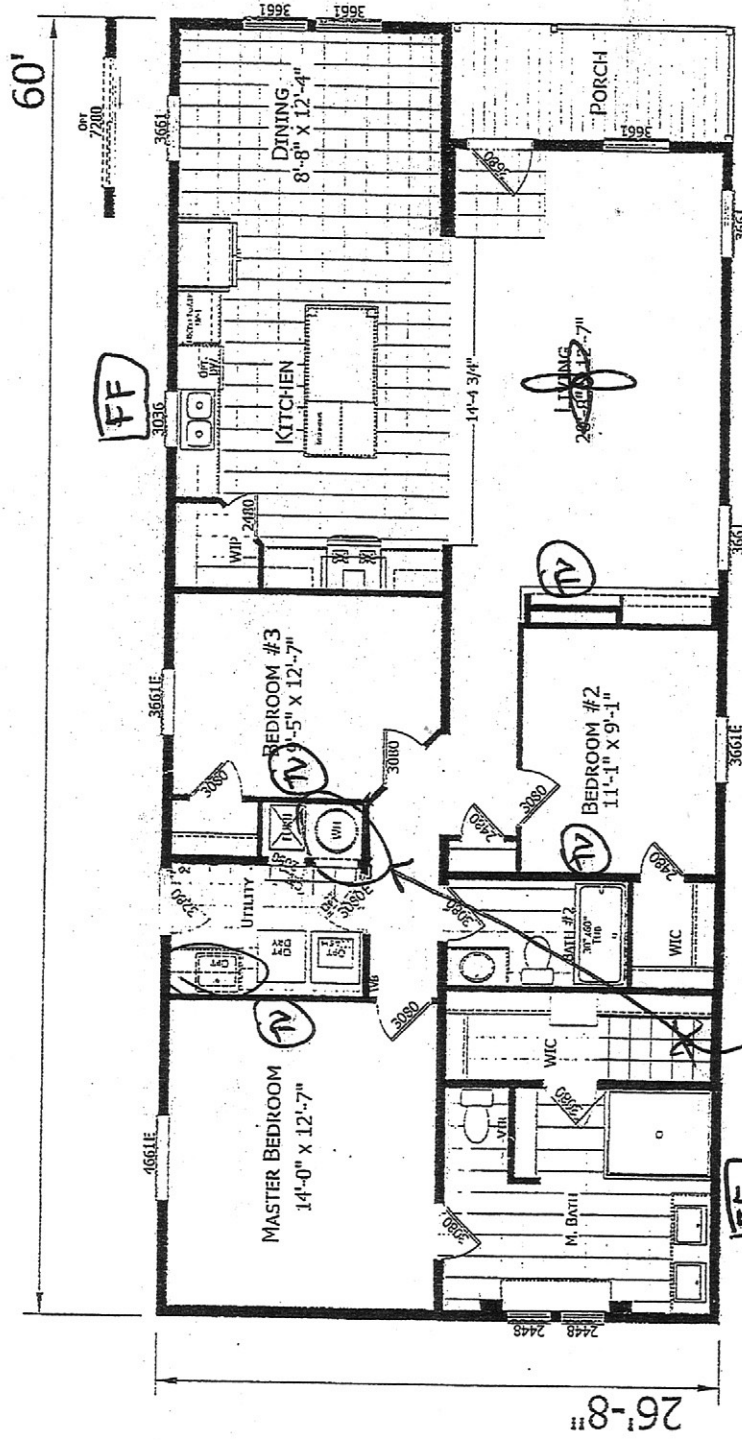

1015 Redwood

c:\Users\wolf\Desktop\122-07-CTN.2-25-001-PPP.dwg, 4/13/2022 8:17:18 AM, DWG To PDF.pc3

FF
 122-07-A-CTN.2-25
 3 BEDROOM 2 BATH
 60'-0" X 26'-8"
 1600 Sq. Ft. TOTAL

**MOVE W/H
 TO UTILITY**

CHAMPION
 MANUFACTURED BEAUTIFULLY™
 P.O. BOX 171, OFF. RT. 249, GAYLESBURG, VA 22639
 117 GAYLESBURG RD., LEVISTON, VA 22643

PRODUCT: 122-07-CTN.2-25
 OPT. 60' HOUSE
 3 BD 2 BT

TITLE: LITERATURE PLAN

DATE: 04-13-22
 SCALE: 3/16" = 1'-0"

MANUFACTURER: CHAMPION MANUFACTURING COMPANY

L-101

PROPRIETARY AND CONFIDENTIAL
 THIS DOCUMENT IS UNCLASSIFIED
 DATE 08-14-2018 BY 60322/UC/STW/STW