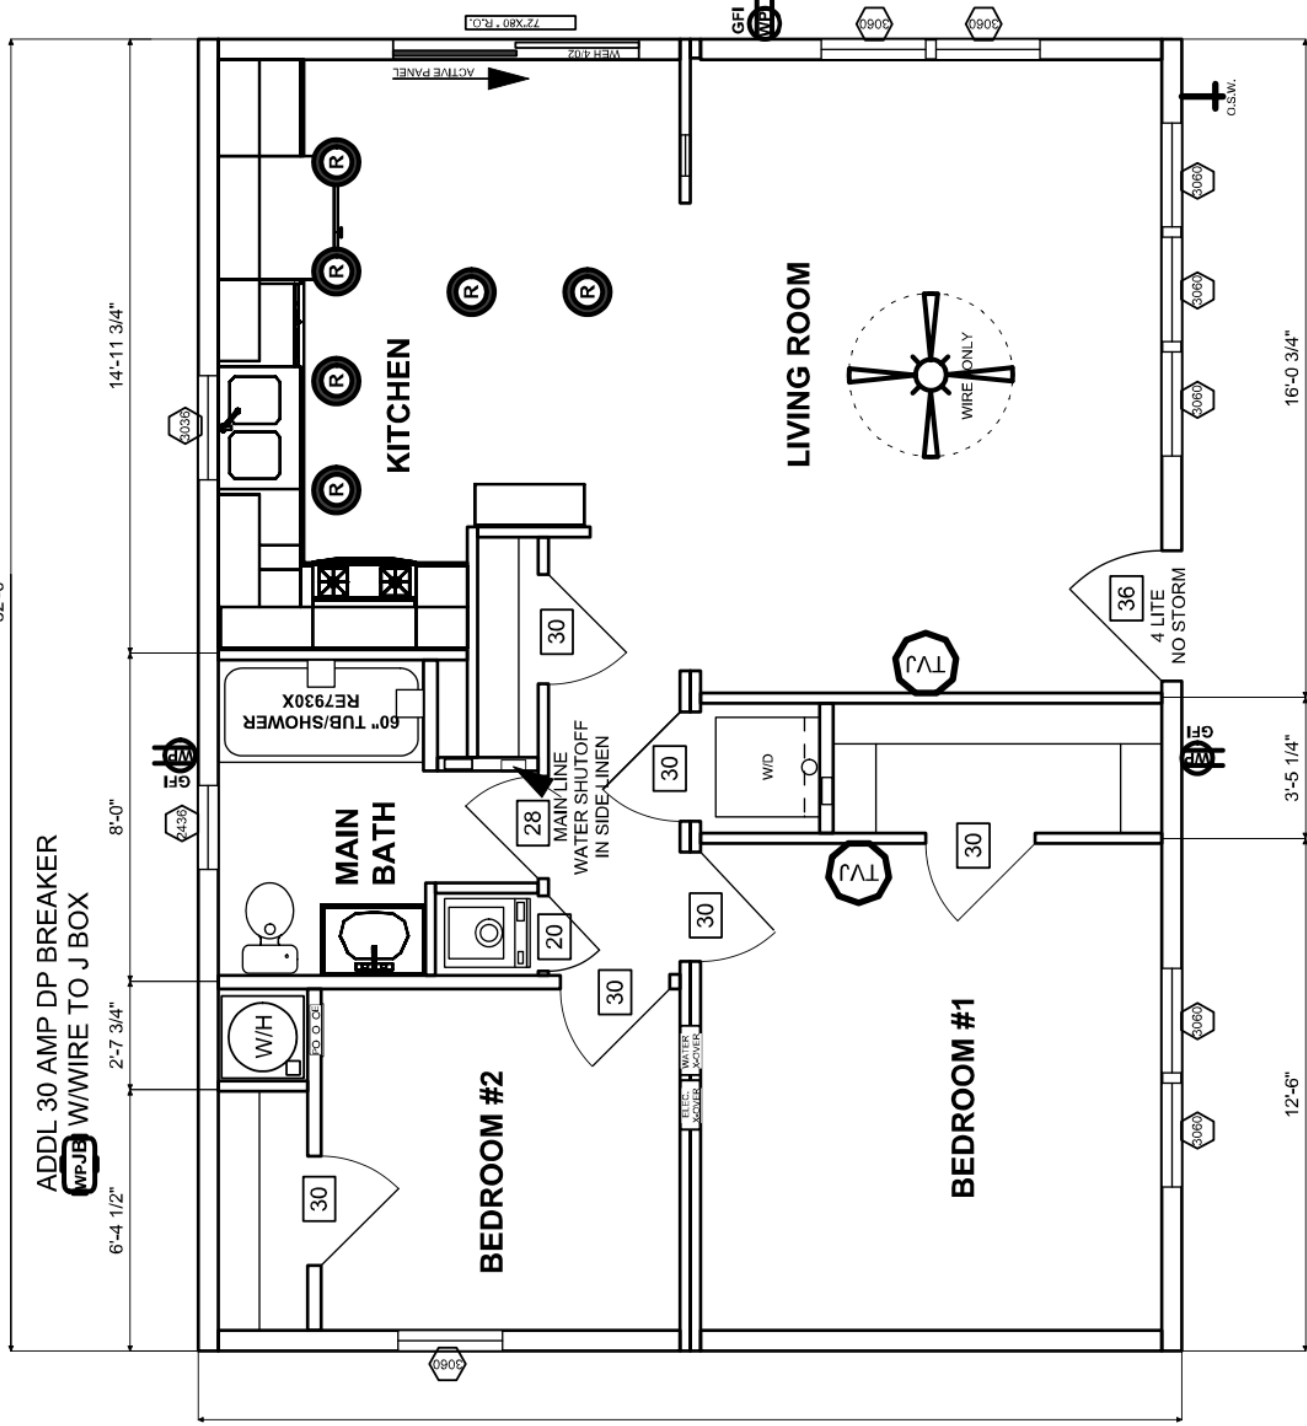

32'-0"

ADDL 30 AMP DP BREAKER
WPJB W/WIRE TO J BOX

6'-4 1/2"

2'-7 3/4"

8'-0"

14'-11 3/4"

24'-0"

12'-6"

3'-5 1/4"

16'-0 3/4"

C.S.W.