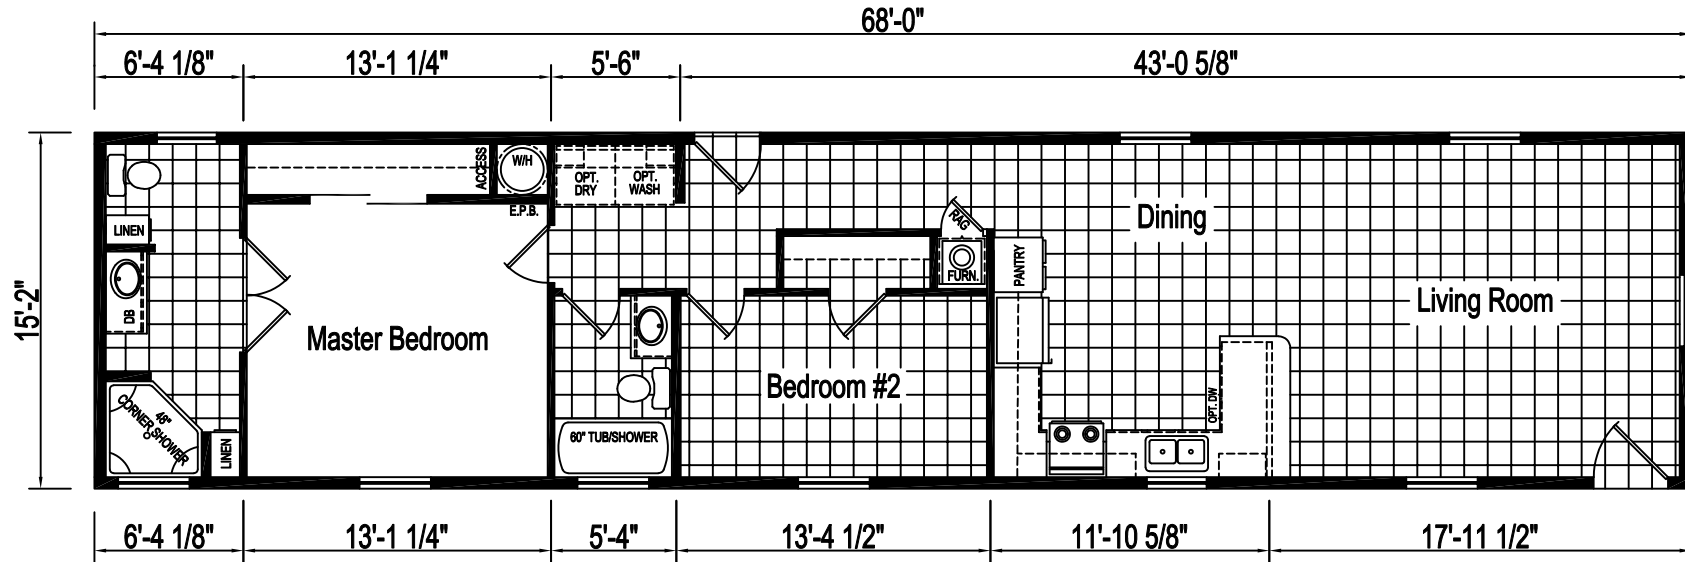

ABC HOMES - 4330 DOVER DRIVE

HS-65S765+7FT-REVISLE

2 BEDROOM, 2 BATH

NOMINAL SIZE: 16'x72'

TOTAL AREA: 1,031 SQ. FT.

DUE TO CONSTANT PRODUCT IMPROVEMENT, ALL DIMENSIONS AND SPECIFICATIONS ARE SUBJECT TO CHANGE WITHOUT NOTICE OR OBLIGATION TO EAGLE RIVER HOMES. DIMENSIONS STATED ARE TO INDUSTRY STANDARDS. THE INFORMATION ON THIS PAGE IS PROPRIETARY AND CONFIDENTIAL.

HUDSON SINGLE

<p>EAGLE RIVER HOMES THE INFORMATION ON THIS PAGE IS PROPRIETARY AND CONFIDENTIAL.</p>	Revisions		Rev. Date:	Rev. By:	Date Drawn:	Title: LITERATURE PLAN	Serial No.:
	A	.	.	.	9-27-18		-
	B	.	.	.	Drawn By: AS	Model: HS-65S765+7FT-REVISLE	Sheet: LIT
	C	.	.	.			
D	