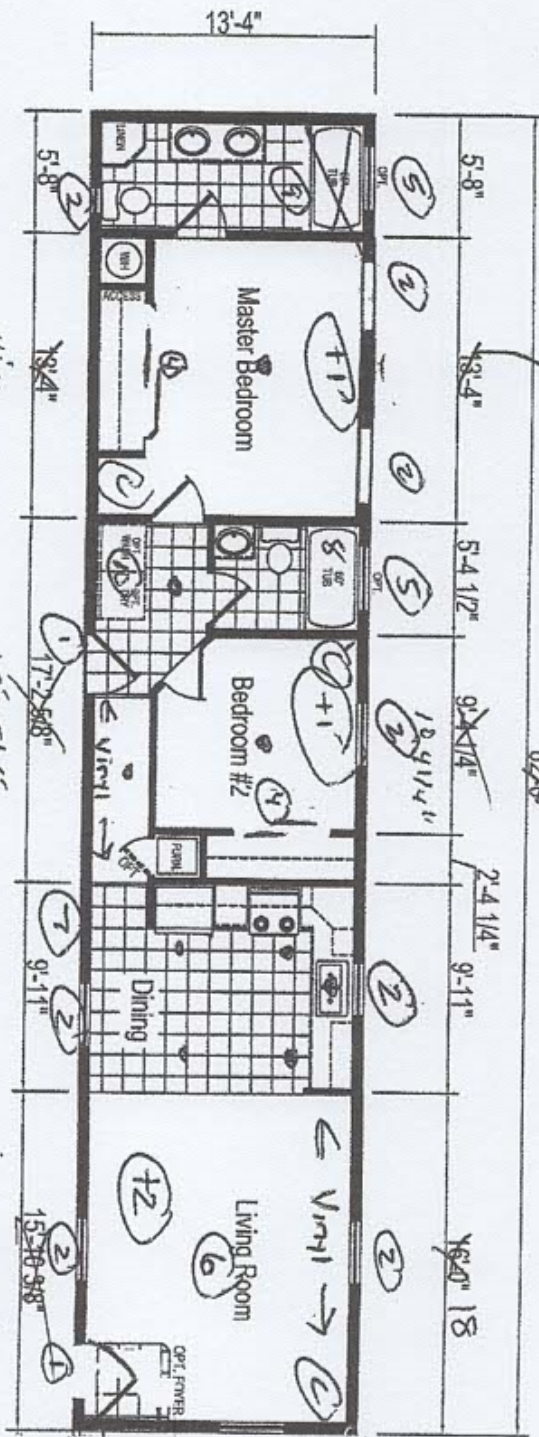

ABC Homes

6018 Foster Penn Dr

14'4"

14'4"

6'6"

MODEL ERH-66F461
 2 BEDROOM, 2 BATH
 NOMINAL SIZE: 14x86'
 TOTAL AREA: 826 SQ. FT.

- ① pier saver
- ② Shutky
- ③ New Door
- ④ B1 Pass Door
- ⑤ Transom
- ⑥ ceiling fan
- ⑦ Sit Fauc
- ⑧ 60" lpc Tub
- ⑨ 60" Shower
- ⑩ Double Coks

DUE TO CONSTANT PRODUCT IMPROVEMENT, ALL DIMENSIONS AND SPECIFICATIONS ARE SUBJECT TO CHANGE WITHOUT NOTICE OR OBLIGATION TO EAGLE RIVER HOMES. DIMENSIONS STATED ARE TO INDUSTRY STANDARDS. THE INFORMATION ON THIS PAGE IS PROPRIETARY AND CONFIDENTIAL.

Revisions		Rev. Date	Rev. By:
A			
B			
C			

Drawn By:	JY	Title:	LITERATURE PLAN	Serial No.:	-
Date Drawn:	12-9-15	Model:	ERH-66F461-STD	Sheet:	LIT