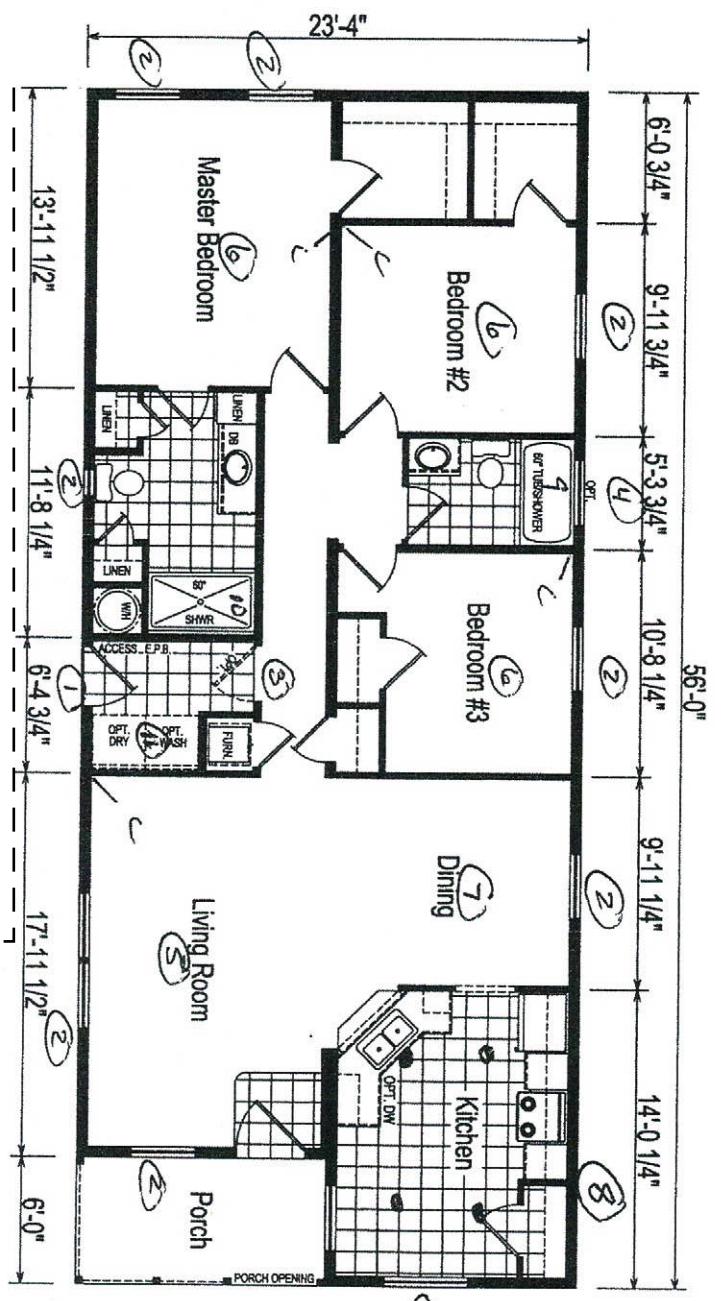

HD-60G156-ST5  
 3 BEDROOM, 2 BATH  
 NOMINAL SIZE: 24'x60'  
 TOTAL AREA: 1,306 SQ. FT.

DUE TO CONSTANT PRODUCT IMPROVEMENT, ALL DIMENSIONS AND SPECIFICATIONS ARE SUBJECT TO CHANGE WITHOUT NOTICE OR OBLIGATION TO EAGLE RIVER HOMES. DIMENSIONS STATED ARE TO INDUSTRY STANDARDS. THE INFORMATION ON THIS PAGE IS PROPRIETARY AND CONFIDENTIAL.

HUDSON DOUBLE

Revisions		Rev. Date:	Rev. By:	Date Drawn:	Title:	Serial No.:
A					LITERATURE PLAN	-
B						
C						
D						

**EAGLE RIVER HOMES**  
 THE INFORMATION ON THIS PAGE IS PROPRIETARY AND CONFIDENTIAL.

Model:	HD-60G156-ST5	Sheet:	LIT
--------	---------------	--------	-----