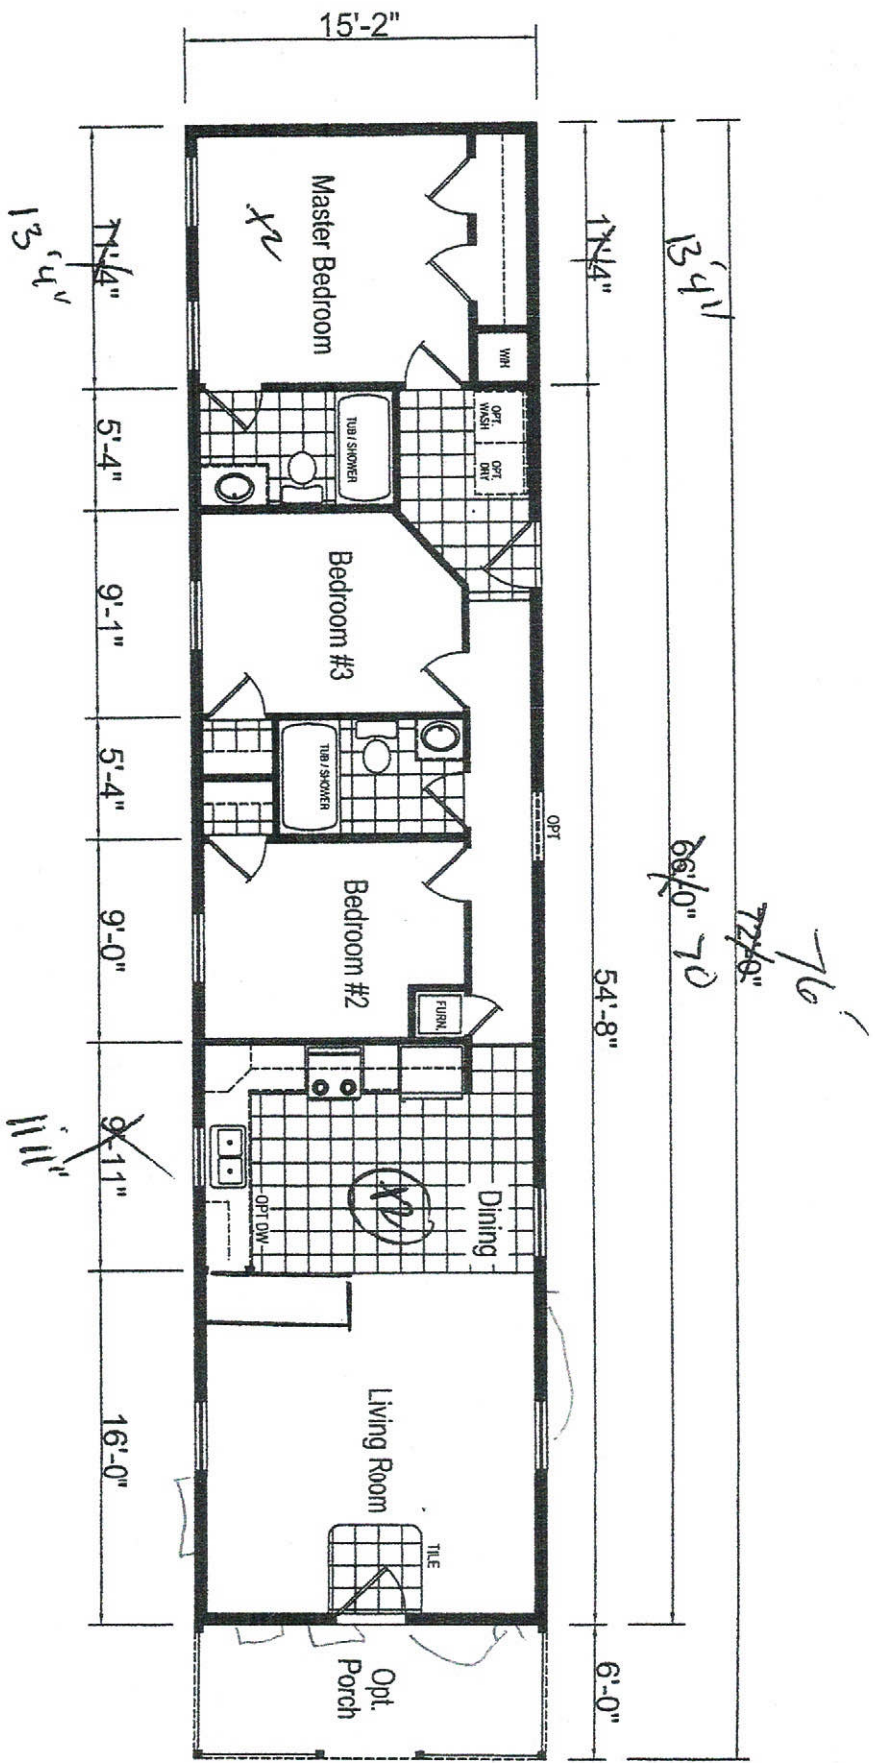

720 Lawrence Ln. York, PA Mill Creek Est

SHOWN WITH OPTIONAL 6' FT PORCH

MODEL ERH-70S188-HS
 3 BEDROOM, 2 BATH
 NOMINAL SIZE: 16'x70'
 TOTAL AREA: 1,001 SQ. FT.

HUDSON SINGLE

Revisions		Rev. Date:	Rev. By:	Drawn By:	Title:
A	UPDATED	4-11-14	DM	STAFF	LITERATURE PLAN
B					
C					

THE INFORMATION ON THIS PAGE IS PROPRIETARY AND CONFIDENTIAL

Date Drawn: 1/24/07

Model: ERH-70S188-HS

Sheet: LIT

EAGLE RIVER HOMES