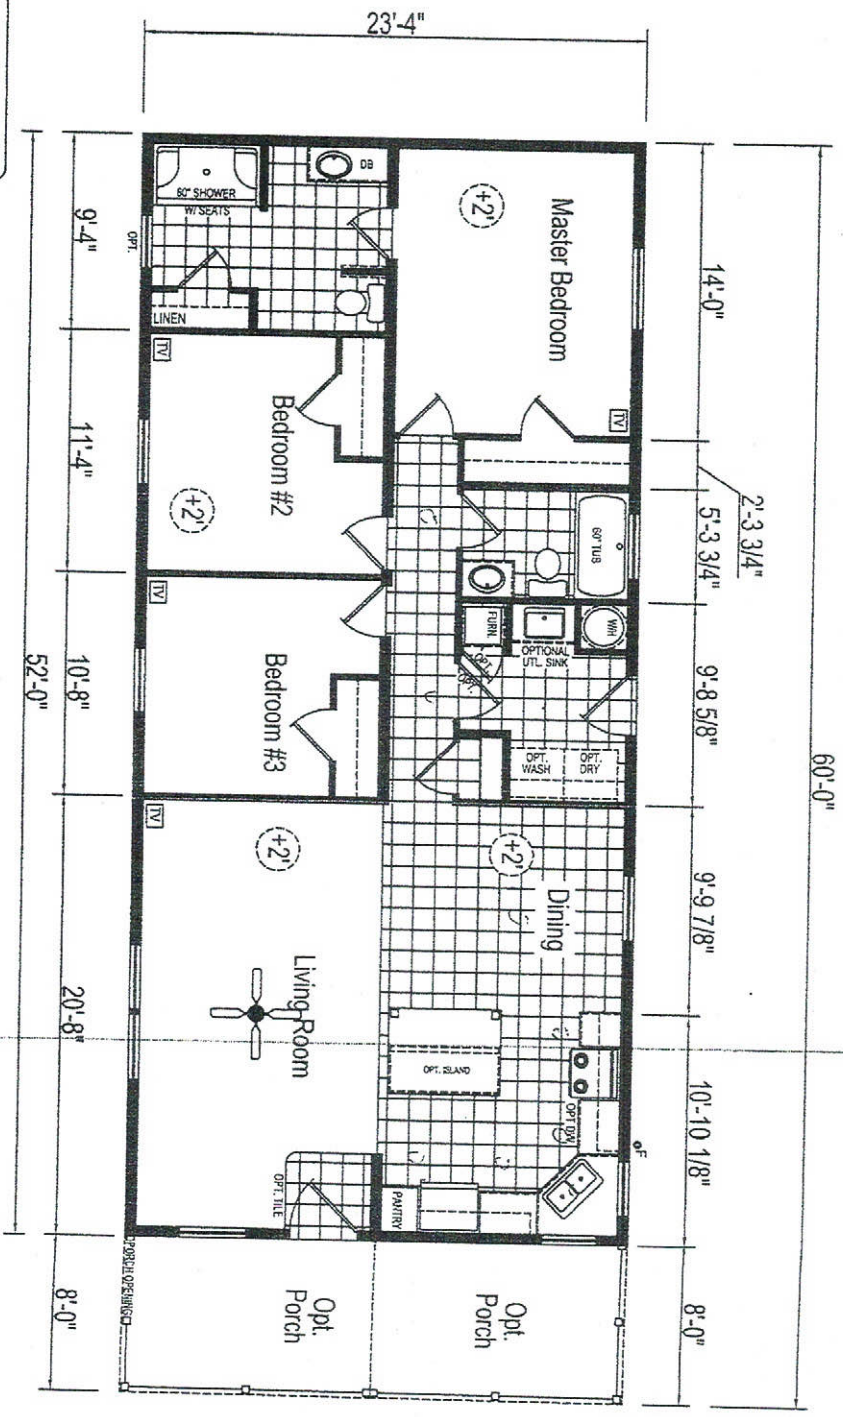

31 Maggie Ct

(PLUS 4FT) +8 FT PORCH-LIMITED-10-1-19

ERH-52G906 (+ 4FT) PLUS 8 FT PORCH
 3 BEDROOM, 2 BATH
 NOMINAL SIZE: 24X58'
 TOTAL AREA: 1,120 SQ. FT.
 (NOT INCLUDING PORCH)

DUE TO CONSTANT PRODUCT IMPROVEMENT, ALL DIMENSIONS AND SPECIFICATIONS ARE SUBJECT TO CHANGE WITHOUT NOTICE OR OBLIGATION TO EAGLE RIVER HOMES. DIMENSIONS STATED ARE TO INDUSTRY STANDARDS. THE INFORMATION ON THIS PAGE IS PROPRIETARY AND CONFIDENTIAL.

Drawn By:	CS	Model:	ERH-52G906 +8 FT PORCH	Sheet:	LIT
-----------	----	--------	------------------------	--------	-----