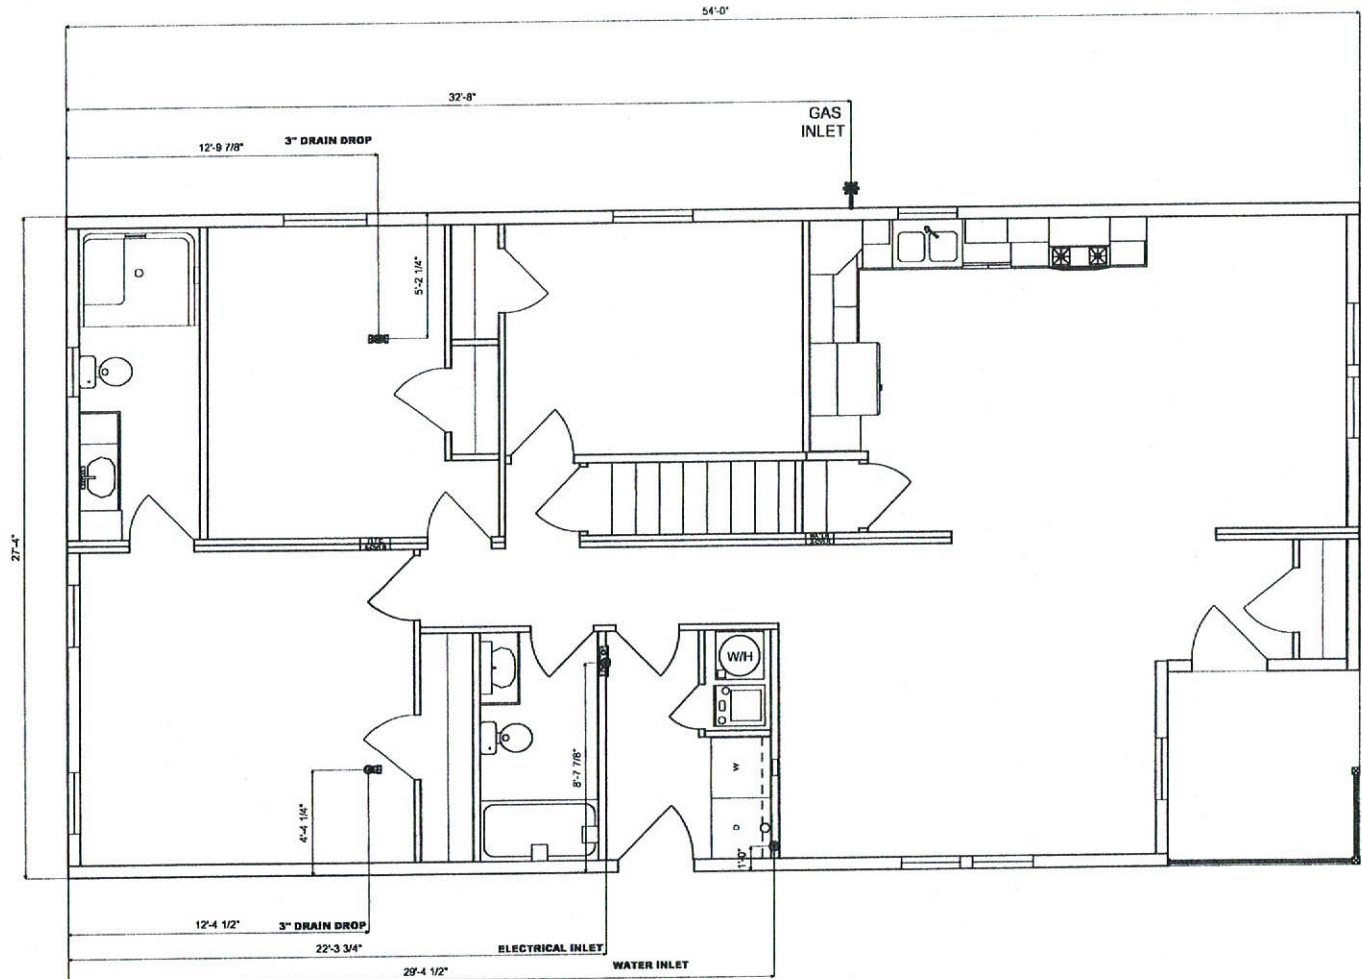

ALL UTILITY LOCATIONS ARE APPROXIMATE AND ARE MEASURED FROM THIS END OF THE HOME.

HITCH END

MANUFACTURER DISCLAIMER NOTICE:

PLEASE READ AND UNDERSTAND THE FOLLOWING INFORMATION.
 PINE GROVE MFG. HOMES/PLEASANT VALLEY HOMES INC. DOES NOT DO ANY SITE WORK FOR HOMES.
 IT WILL BE THE RESPONSIBILITY OF THE DEALER/SITE CONTRACTOR TO INSURE THAT ALL SITE WORK WILL CORRELATE WITH THE UNIT ORDERED.
 NOTICE TO ALL HOME INSTALLERS: MANUFACTURED HOMES WEIGH SEVERAL TONS. DO NOT ATTEMPT TO INSTALL ANY HOME ON SITE WITHOUT HAVING EXPERIENCE, KNOWLEDGE, AND UNDERSTANDING OF ALL INSTALLATION REQUIREMENTS. FAILURE TO MEET THESE REQUIREMENTS MAY RESULT IN SERIOUS INJURY OR DEATH TO AN INEXPERIENCED INSTALLER. INSTALLERS: PLEASE READ AND UNDERSTAND THE SET-UP AND INSTALLATION MANUALS SUPPLIED WITH THE HOME BEFORE ATTEMPTING ANY INSTALLATION OF ANY MANUFACTURED HOME.

REVISIONS

NOTES

PINE GROVE
 - HOMES -
 SINCE 1982

8'-0" FLAT CEILING	
DF 5	
DRAWING NAME:	DROP PRINT
SERIAL #	GVP 35582
DRAWN BY:	RWR
DATE DRAWN:	10/1/21
MODEL #	SP9003--29837