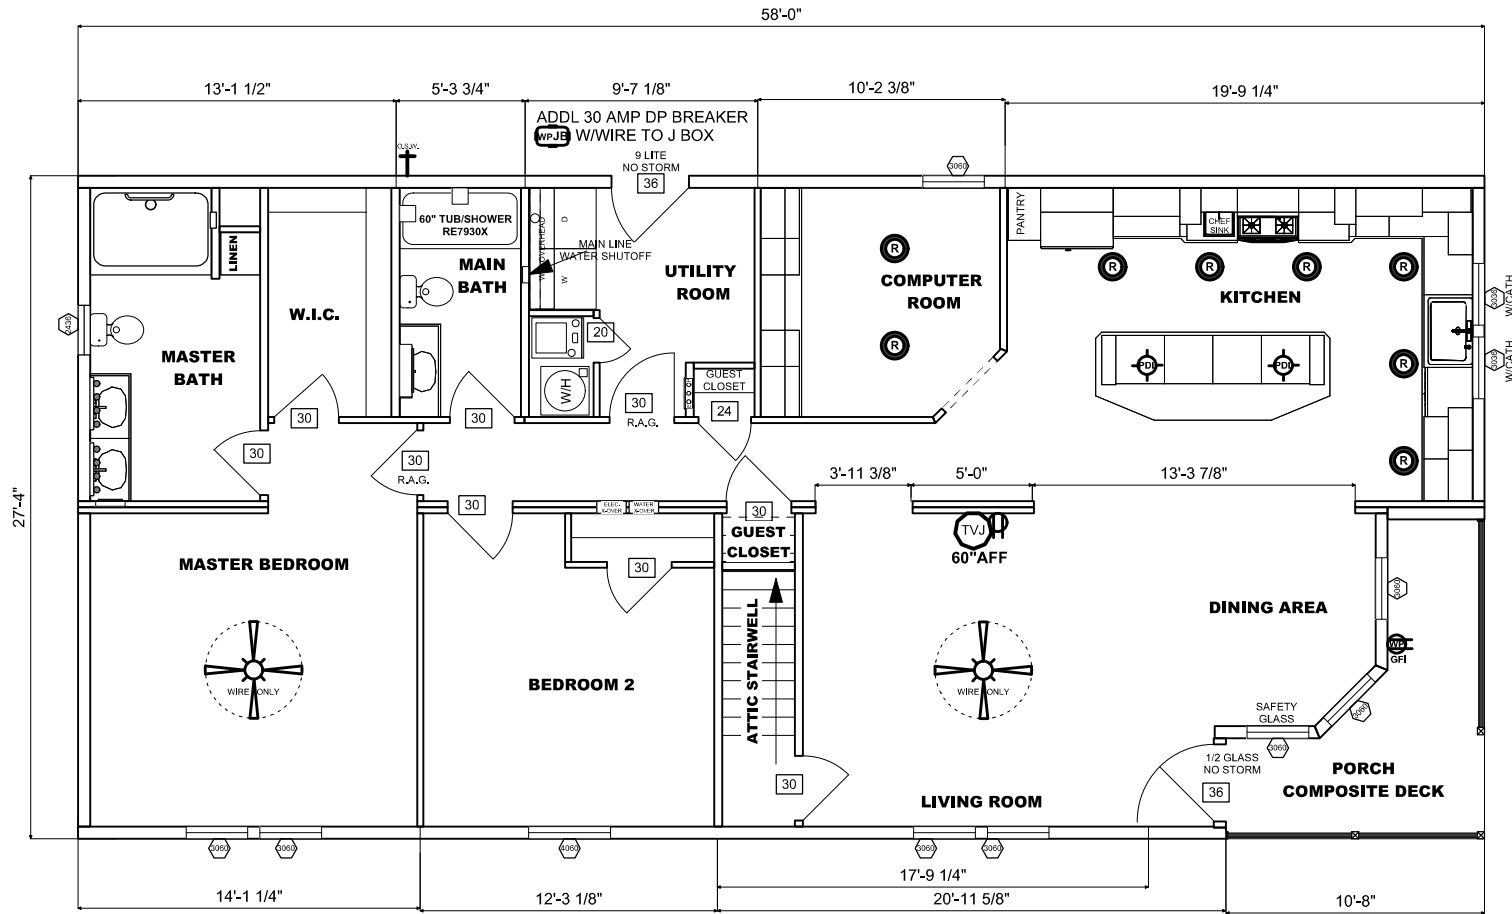

SMOOTH CEILING 7.0/12 PITCH ROOF

REVISIONS

NOTES

**PINE GROVE
- HOMES -**
SINCE 1982

8'-0" FLAT CEILINGS

DRAWING NAME: SALES CONFIRMATION

SERIAL # GVP 35827

DRAWN BY: RWR	DATE DRAWN: 6/20/22	MODEL #: 3459-189845
------------------	------------------------	-------------------------