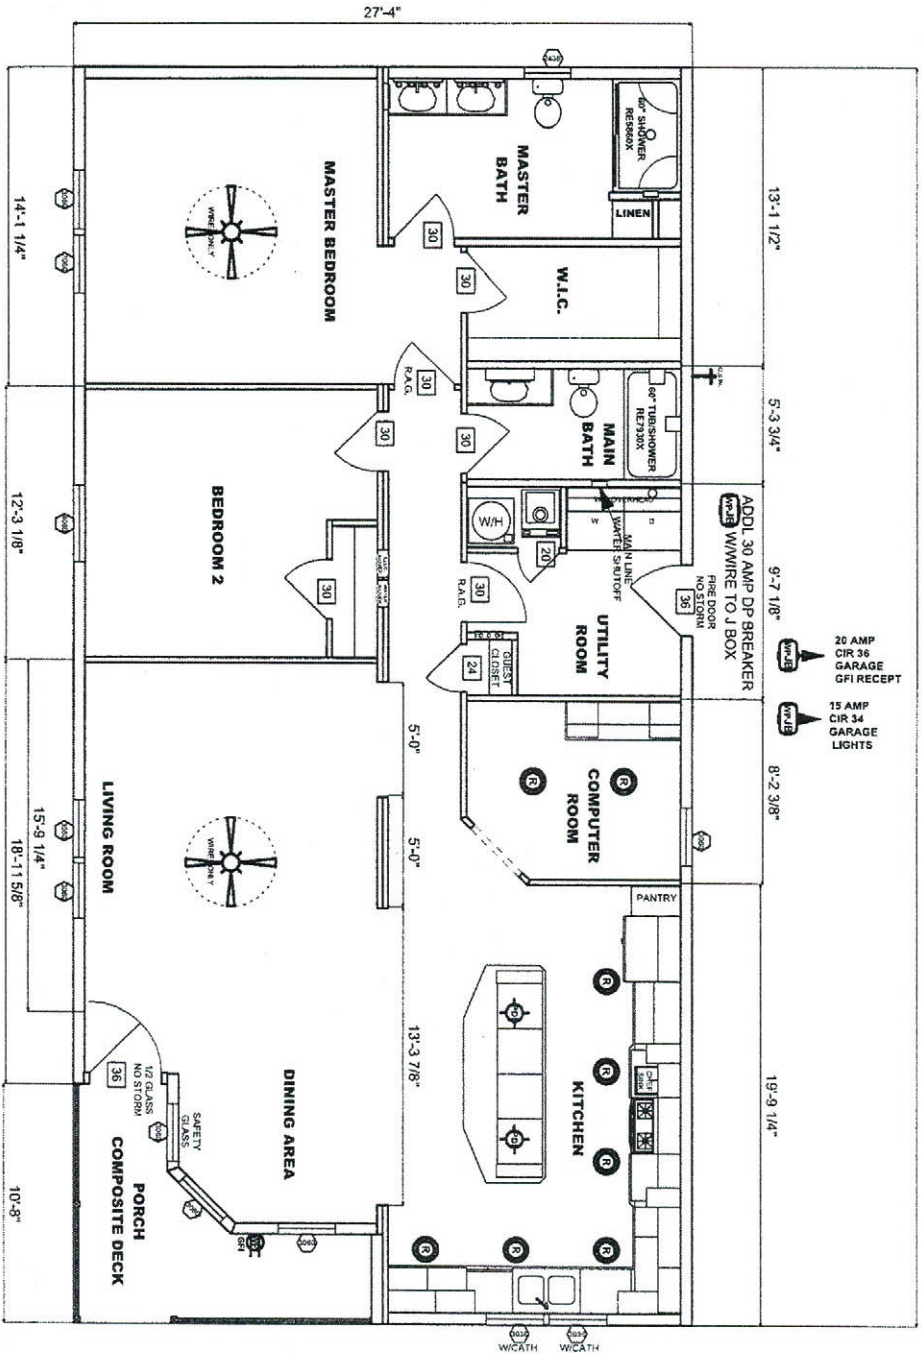

Lot 4 Flip Side to side

SMOOTH CEILING

HITCHEND

HITCH END

REVISIONS

NOTES

PINE GROVE
 - HOMES -
 SINCE 1982

STD. PRODUCTION UNIT
 SALES CONFIRMATION
 ABC
 3459-189845