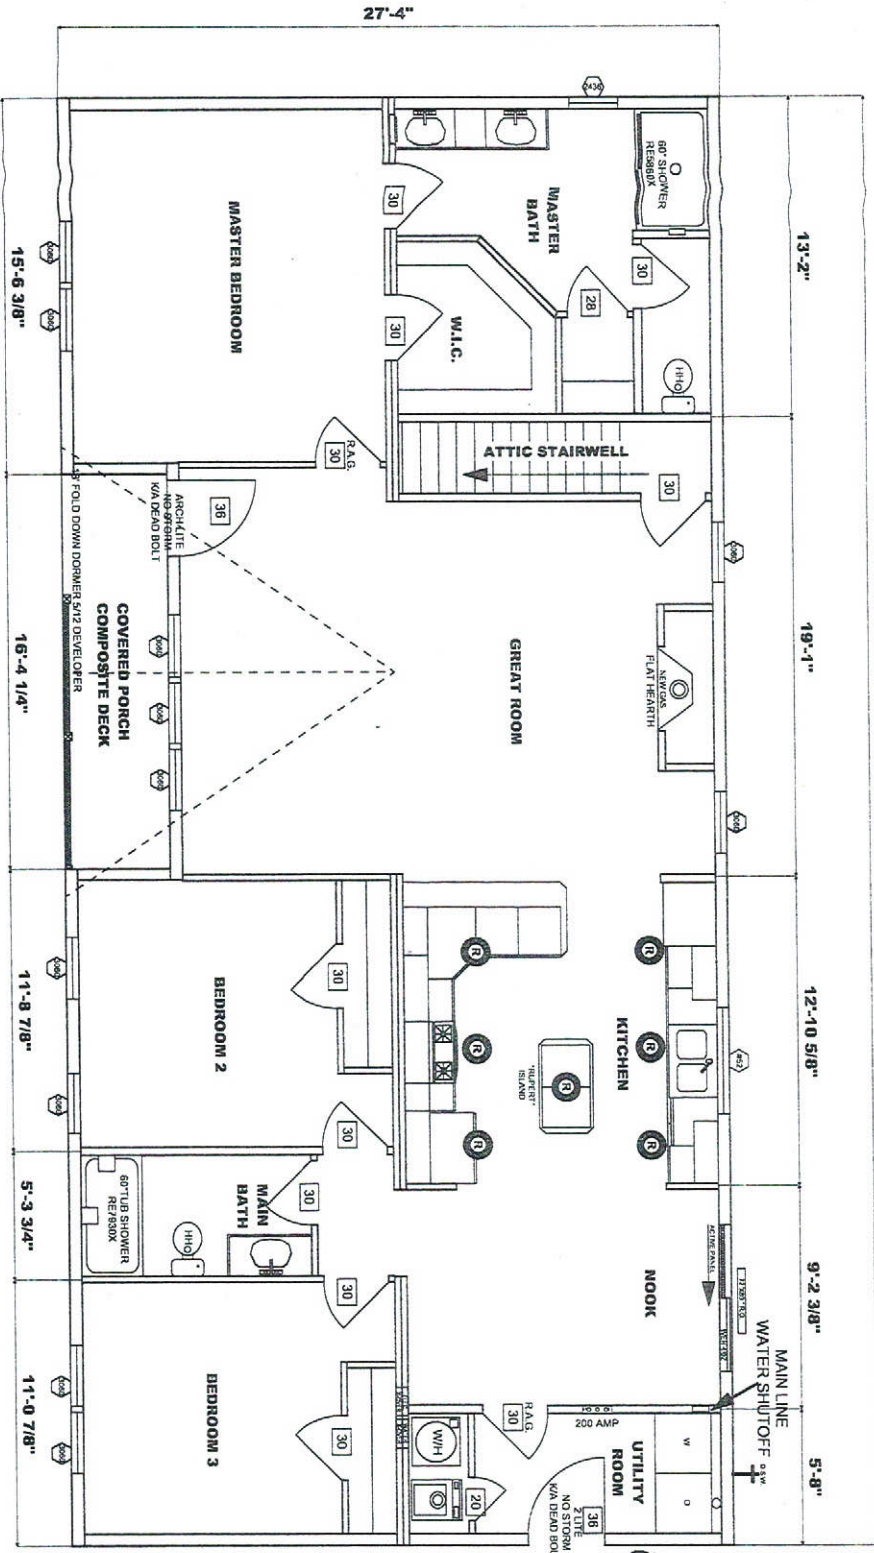

7.0/12 PITCH ROOF
SMOOTH CEILINGS
8' WALLS TO

60'-0"

HITCH END

MANUFACTURER DISCLAIMER NOTICE:

PLEASE READ AND UNDERSTAND THE FOLLOWING INFORMATION:
PINE GROVE WFG. HOMES/PLEASANT VALLEY HOMES INC. DOES NOT DO ANY SITE WORK FOR HOMES.
IT WILL BE YOUR RESPONSIBILITY TO CORRELATE WITH THE UNIT ORDERED.
NOTICE: TO ALL HOME INSTALLERS/MANUFACTURED HOMES WEIGH SEVERAL TONS. DO NOT
ATTEMPT TO INSTALL ANY HOME ON SITE WITHOUT HAVING EXPERIENCE, KNOWLEDGE, AND
UNDERSTANDING OF ALL INSTALLATION REQUIREMENTS. FAILURE TO MEET THESE REQUIRE-
MENTS MAY RESULT IN SERIOUS INJURY OR DEATH TO AN INEXPERIENCED INSTALLER. INSTALLERS:
PLEASE READ AND UNDERSTAND THE SET-UP AND INSTALLATION MANUALS SUPPLIED WITH
THE HOME BEFORE ATTEMPTING ANY INSTALLATION OF ANY MANUFACTURED HOME.