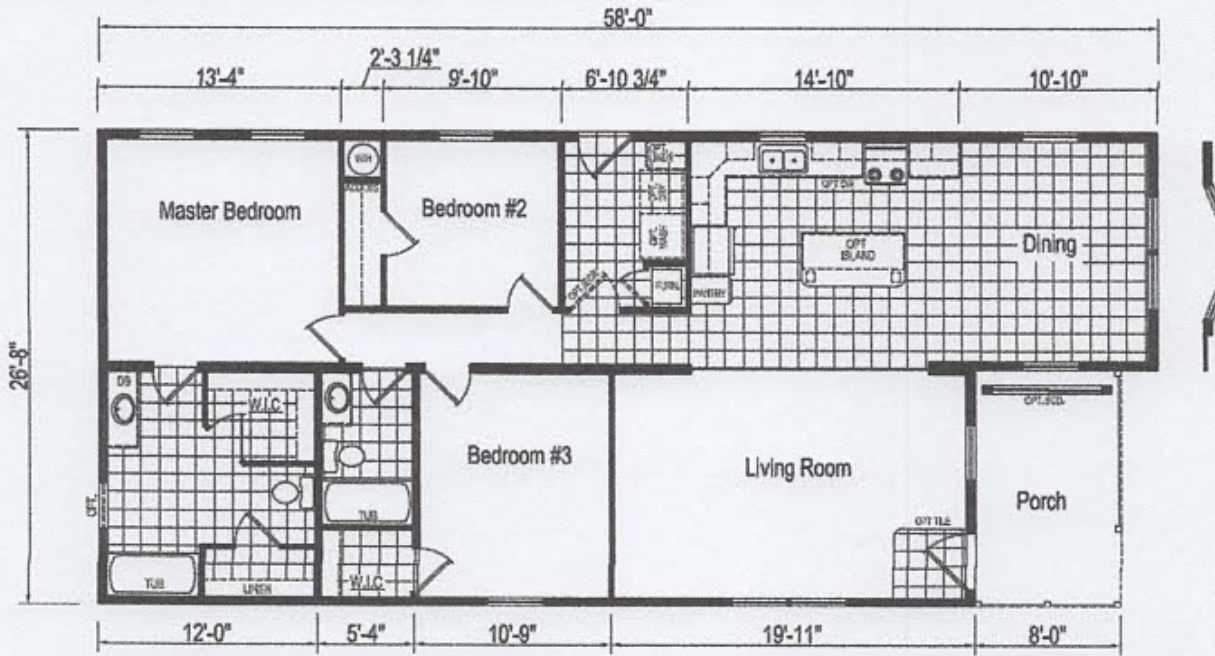

**Chesapeake Series:**  
**Model CD-62J929**

3 Bedroom, 2 Bath  
 Appx. 1,520 sq. ft.  
 Nominal Size: 28' x 62'  
 Actual Size: 26' 8" x 58'

**Chesapeake Series:** 3 Bedroom, 2 Bath