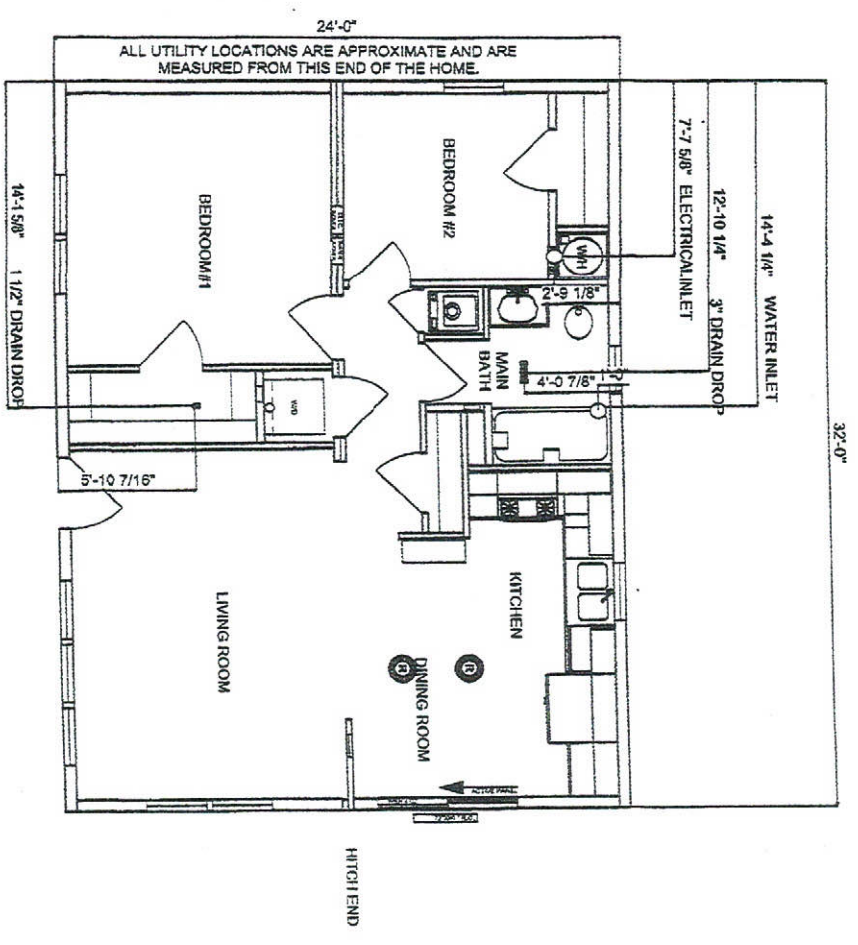

91 Florence

REVISIONS

NOTES

PINE GROVE  
HOMES  
SINCE 1982

DRAWN BY: LRS		DATE: 10/27/71	
CHECKED BY: LRS		DATE: 10/27/71	
PROJECT: STD. PRODUCTION UNIT		DROPPED BY: ABC HOMES	
NO. 28917		NO. 28917	