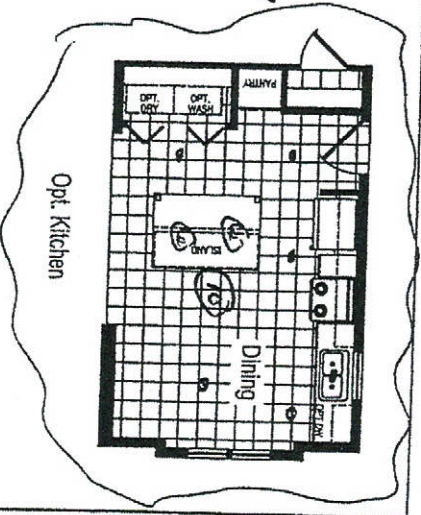

ABC Homes  
 717 Laura Lane  
 Mill Creek Est. TX

ERH-52J849  
 3 BEDROOM, 2 BATH  
 NOMINAL SIZE: 28x52  
 TOTAL AREA: 1,200 SQ. FT.  
 (EXCLUDES PORCH AREA)

- ① Alt Kitchen
- ② BY Pass Door
- ③ Transom
- ④ Ceilings F<sub>7</sub>
- ⑤ Bedroom Light
- ⑥ Skin Light
- ⑦ Est Fan-1
- ⑧ 60" ipc F<sub>7</sub>
- ⑨ 60" Show
- ⑩ 48x62 ZSL

Drawn By: 6-28-18  
 Model: ERH-52J849  
 Sheet: LIT

*Handwritten:* 52-4-14-14