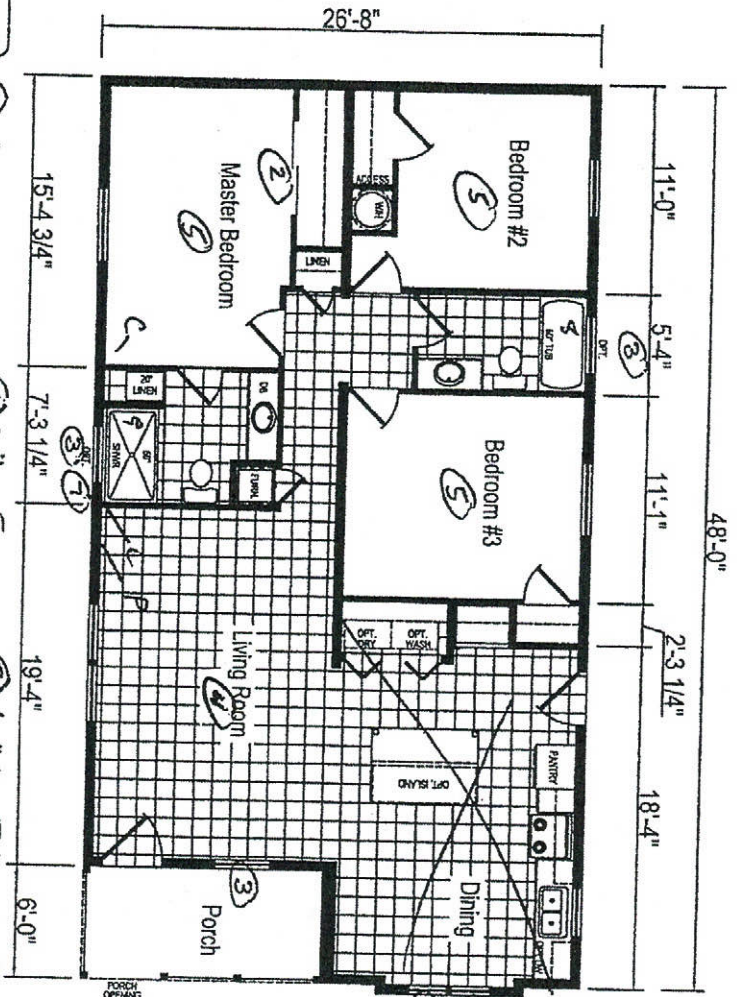

ABC Homes  
 717 Laura Lane  
 Mill Creek Est. TX

ERH-52J849  
 3 BEDROOM, 2 BATH  
 NOMINAL SIZE: 28x52  
 TOTAL AREA: 1,200 SQ. FT.  
 (EXCLUDES PORCH AREA)

- ① Alt Kitchen
- ② BY Pass Door
- ③ Transom
- ④ Ceilings F<sub>7</sub>
- ⑤ Bedroom Light
- ⑥ Skin Light
- ⑦ Est Fan-1
- ⑧ 60" ipc F<sub>7</sub>
- ⑨ 60" Show
- ⑩ 48x62 ZSL

DUE TO CONSTANT PRODUCT IMPROVEMENT, ALL DIMENSIONS AND SPECIFICATIONS ARE SUBJECT TO CHANGE WITHOUT NOTICE OR OBLIGATION TO EAGLE RIVER HOMES. DIMENSIONS STATED ARE TO INDUSTRY STANDARDS. THE INFORMATION ON THIS PAGE IS PROPRIETARY AND CONFIDENTIAL.

Drawn By: 6-28-18  
 Model: ERH-52J849  
 Sheet: LIT

*Handwritten:* 52-4-14-14