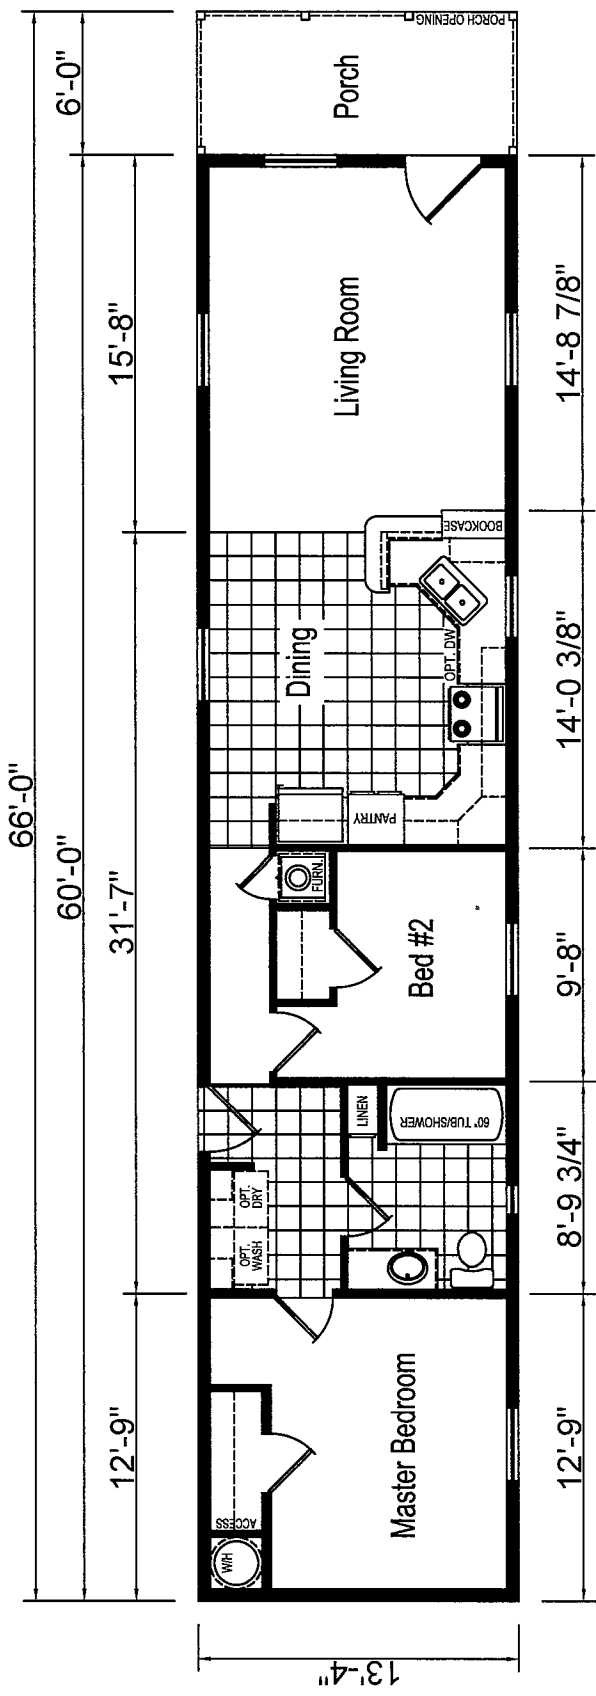

115 Jessie

HS-64F817+6FTPORCH
 2 BEDROOM, 1 BATH
 NOMINAL SIZE: 14'x64'
 TOTAL AREA: 800 SQ. FT.
 (EXCLUDES PORCH)

		Revisions		Date Drawn:		Title:		Serial No.:	
		A			09/08/22	LITERATURE PLAN		-	
				Rev. By:		Drawn By:		Sheet:	
						DAM		LIT	
						Model:		HS-64F817+6FTPORCH	
DUE TO CONSTANT PRODUCT IMPROVEMENT, ALL DIMENSIONS AND SPECIFICATIONS ARE SUBJECT TO CHANGE WITHOUT NOTICE OR OBLIGATION TO EAGLE RIVER HOMES. DIMENSIONS STATED ARE TO INDUSTRY STANDARDS. THE INFORMATION ON THIS PAGE IS PROPRIETARY AND CONFIDENTIAL.									