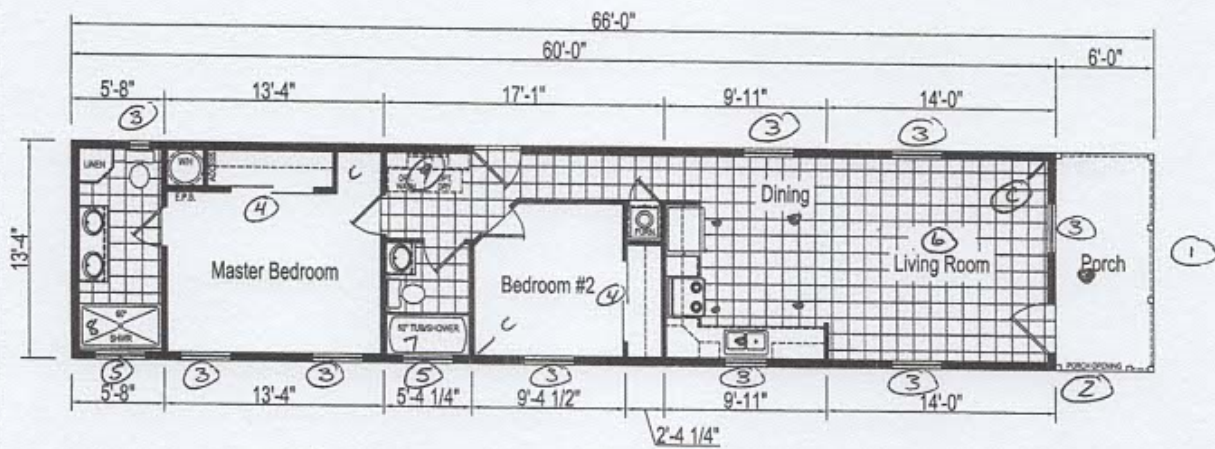

ABC HOMES 122 Adams

- ① 6' porch
- ② Porch opening
- ③ Shutters
- ④ By Pass Doors
- ⑤ Transom
- ⑥ Ceiling Fan
- ⑦ 60" lpc Tub
- ⑧ 60" Shower
- ⑨ DBC cabr

HS-66F461-2FT+6FTPORCH-STS
 2 BEDROOM, 2 BATH
 NOMINAL SIZE: 14'x64'
 TOTAL AREA: 800 SQ. FT.
 (EXCLUDES PORCH)

DUE TO CONSTANT PRODUCT IMPROVEMENT, ALL DIMENSIONS AND SPECIFICATIONS ARE SUBJECT TO CHANGE WITHOUT NOTICE OR OBLIGATION TO EAGLE RIVER HOMES. DIMENSIONS STATED ARE TO INDUSTRY STANDARDS. THE INFORMATION ON THIS PAGE IS PROPRIETARY AND CONFIDENTIAL.

Revisions	Rev. Date:	Rev. By:	Drawn By:	Title:	Serial No.:
A			DAM	LITERATURE PLAN	-
B			Date Drawn:	Model:	Sheet:
C			05/02/23	HS-66F461-2FT+6FTPORCH-STS	LIT