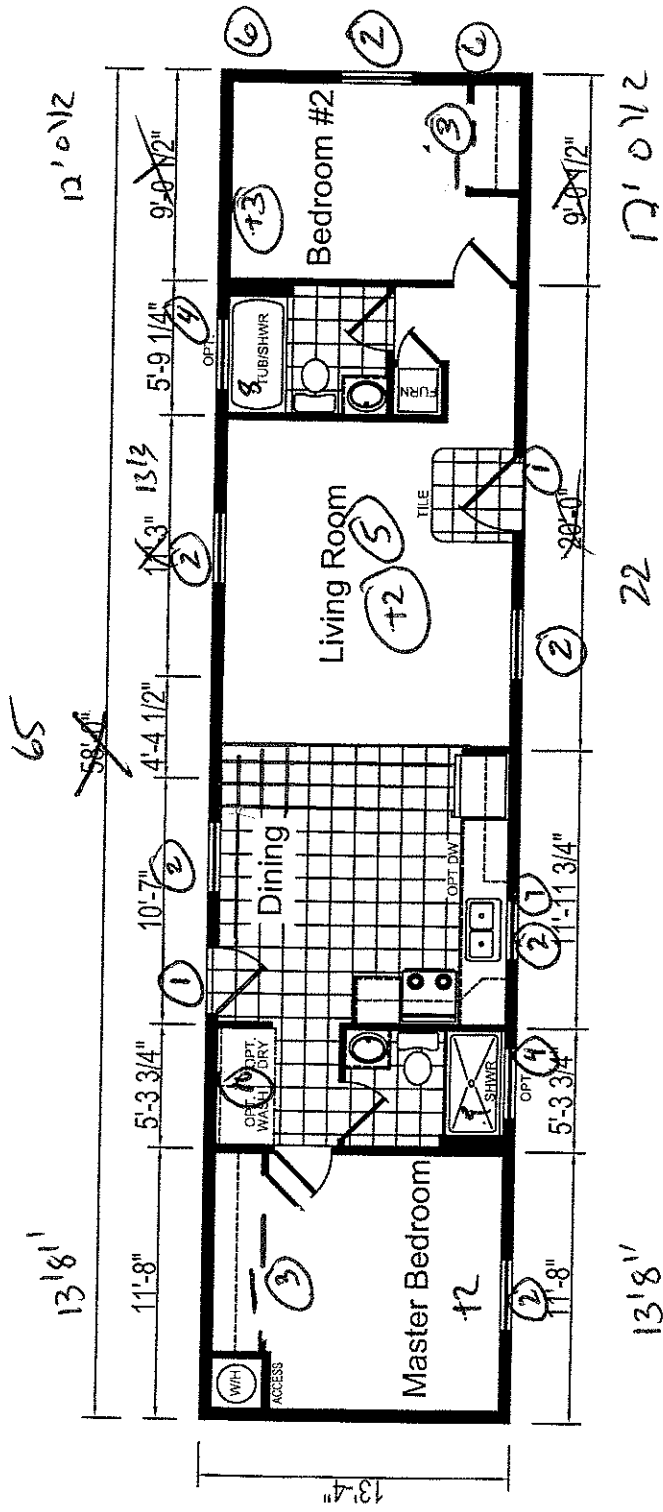

6315 Fuller Dr

ERH-62F618
 2 BEDROOM, 2 BATH
 NOMINAL SIZE: 14'x62'
 TOTAL AREA: 773 SQ. FT.

HUDSON SINGLE

- ① pic saver
- ② Shutters
- ③ B7 Pss Door
- ④ Transoms
- ⑤ ceiling F
- ⑥ ply Porch Light
- ⑦ Ext Faucet
- ⑧ 60" lpc Tub
- ⑨ 54" Narrow fit Show
- ⑩ DBL CAB

EAGLE RIVER HOMES		Revisions		Rev. Date:	Rev. By:	Drawn By:	Title:	Serial No.:
A	MOVED PANEL BOX & WITH ACCESS	6-2-17	DM	6-2-17	DM	JY	LITERATURE PLAN	-
B								
DUE TO CONSTANT PRODUCT IMPROVEMENT, ALL DIMENSIONS AND SPECIFICATIONS ARE SUBJECT TO CHANGE WITHOUT NOTICE OR OBLIGATION TO EAGLE RIVER HOMES. DIMENSIONS STATED ARE TO INDUSTRY STANDARDS. THE INFORMATION ON THIS PAGE IS PROPRIETARY AND CONFIDENTIAL.								Sheet:
								LIT