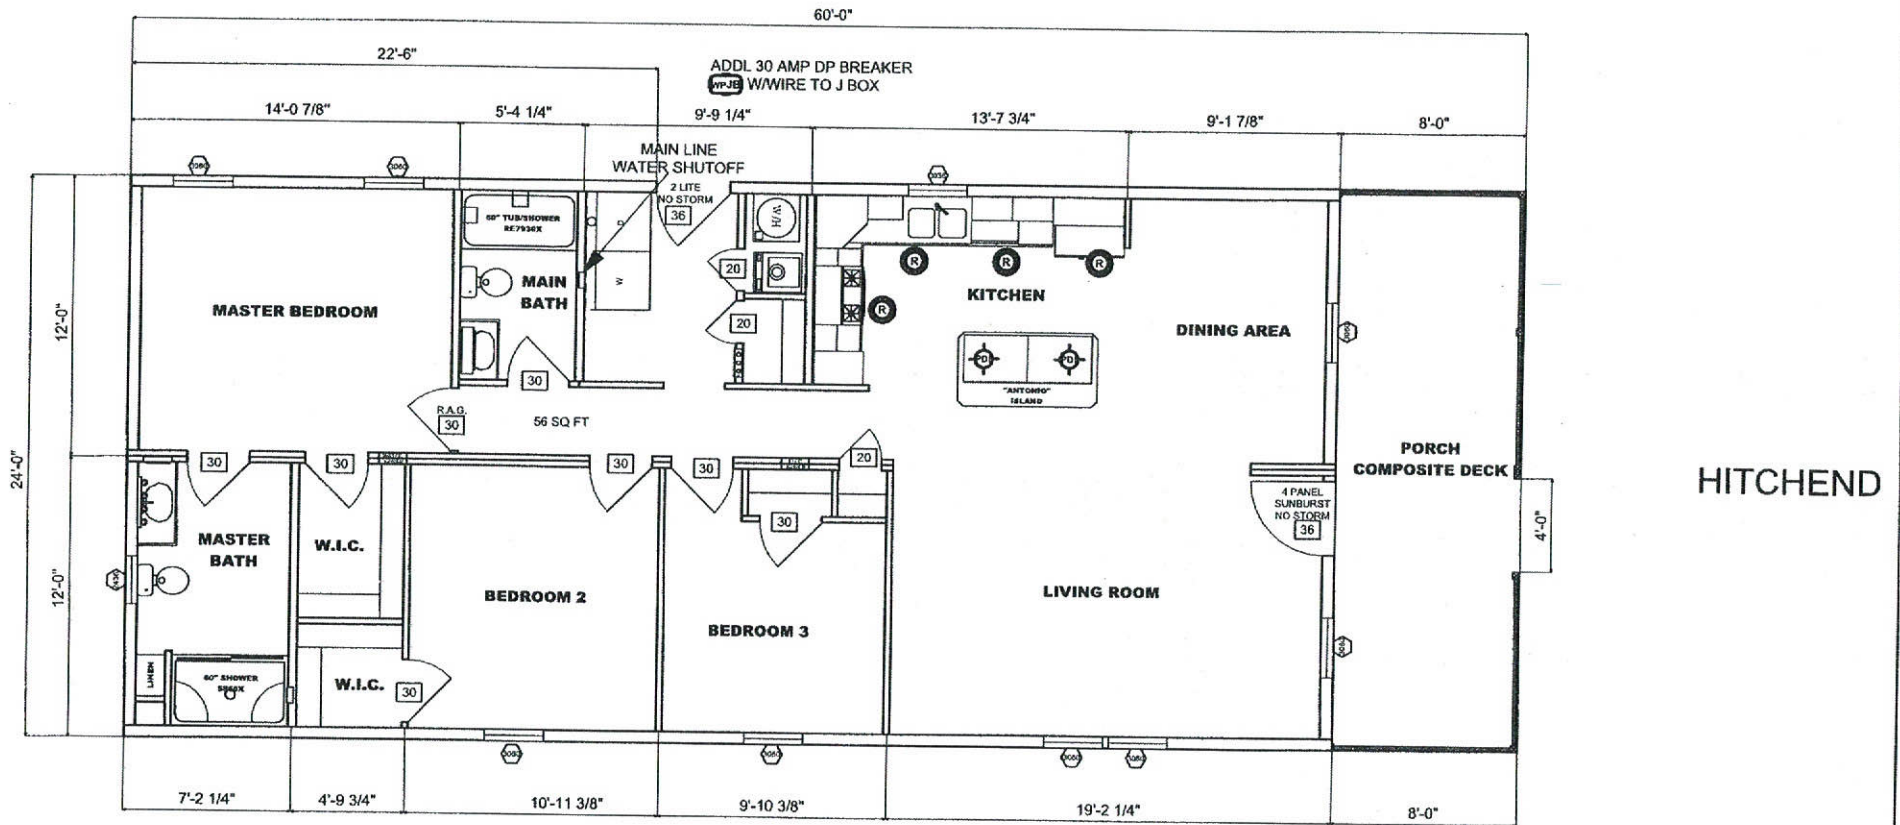

80 Angel

REVISIONS

NOTES

PINE GROVE  
- HOMES -  
SINCE 1982

STD. PRODUCTION UNIT

DRAWING NAME: SALES CONFIRMATION			
SALES: ROD		DEALER: ABC	
DRAWN BY: LRS	DATE DRAWN: 8/10/21	MODEL # 294-29683	