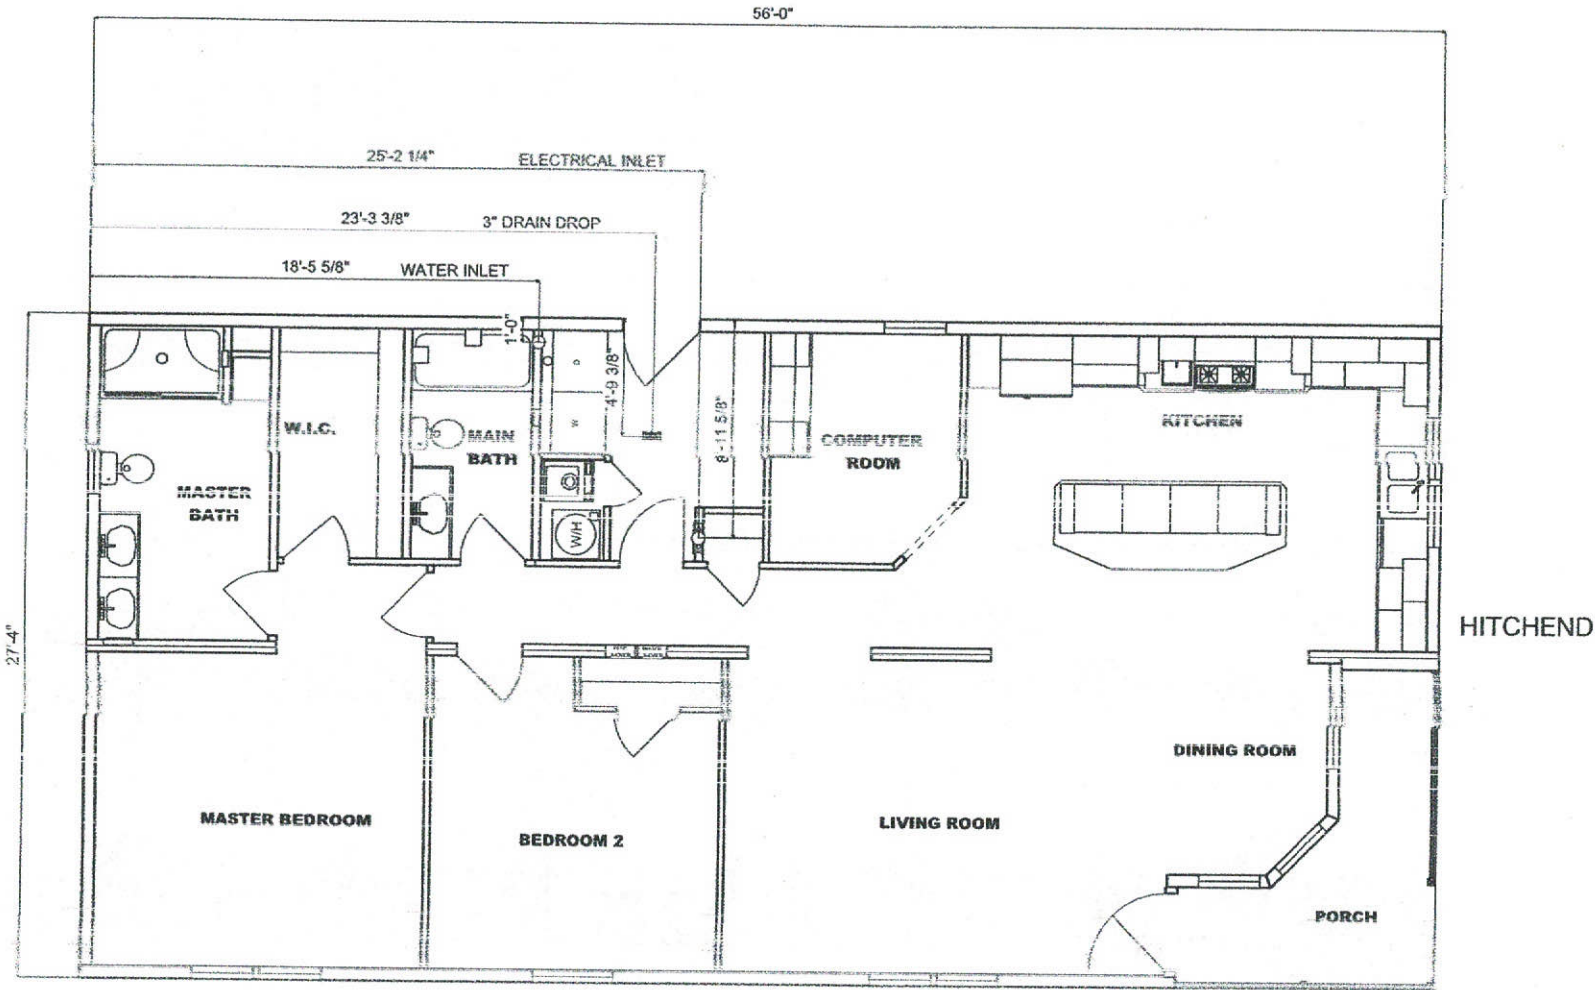

79 Angel

MANUFACTURER DISCLAIMER NOTICE:

PLEASE READ AND UNDERSTAND THE FOLLOWING INFORMATION.
 PINE GROVE MFG. HOMES/PLEASANT VALLEY HOMES INC. DOES NOT DO ANY SITE WORK FOR HOMES.
 IT WILL BE THE RESPONSIBILITY OF THE DEALER/SITE CONTRACTOR TO INSURE THAT ALL SITE WORK WILL CORRELATE WITH THE UNIT ORDERED.
 NOTICE TO ALL HOME INSTALLERS: MANUFACTURED HOMES WEIGH SEVERAL TONS. DO NOT ATTEMPT TO INSTALL ANY HOME ON SITE WITHOUT HAVING EXPERIENCE, KNOWLEDGE, AND UNDERSTANDING OF ALL INSTALLATION REQUIREMENTS. FAILURE TO MEET THESE REQUIREMENTS MAY RESULT IN SERIOUS INJURY OR DEATH TO AN INEXPERIENCED INSTALLER. INSTALLERS PLEASE READ AND UNDERSTAND THE SET-UP AND INSTALLATION MANUALS SUPPLIED WITH THE HOME BEFORE ATTEMPTING ANY WORK. A FORM OF APPROVED MANUFACTURED UNIT.

REVISIONS

NOTES

**PINE GROVE
 - HOMES -**
 SINCE 1982

STD. PRODUCTION UNIT		
DRAWING NAME:	DROP PRINT	
SERIAL #	GVP 35195	
DRAWN BY:	DATE DRAWN:	MODEL #:
RWR	12/15/20	3459-29084