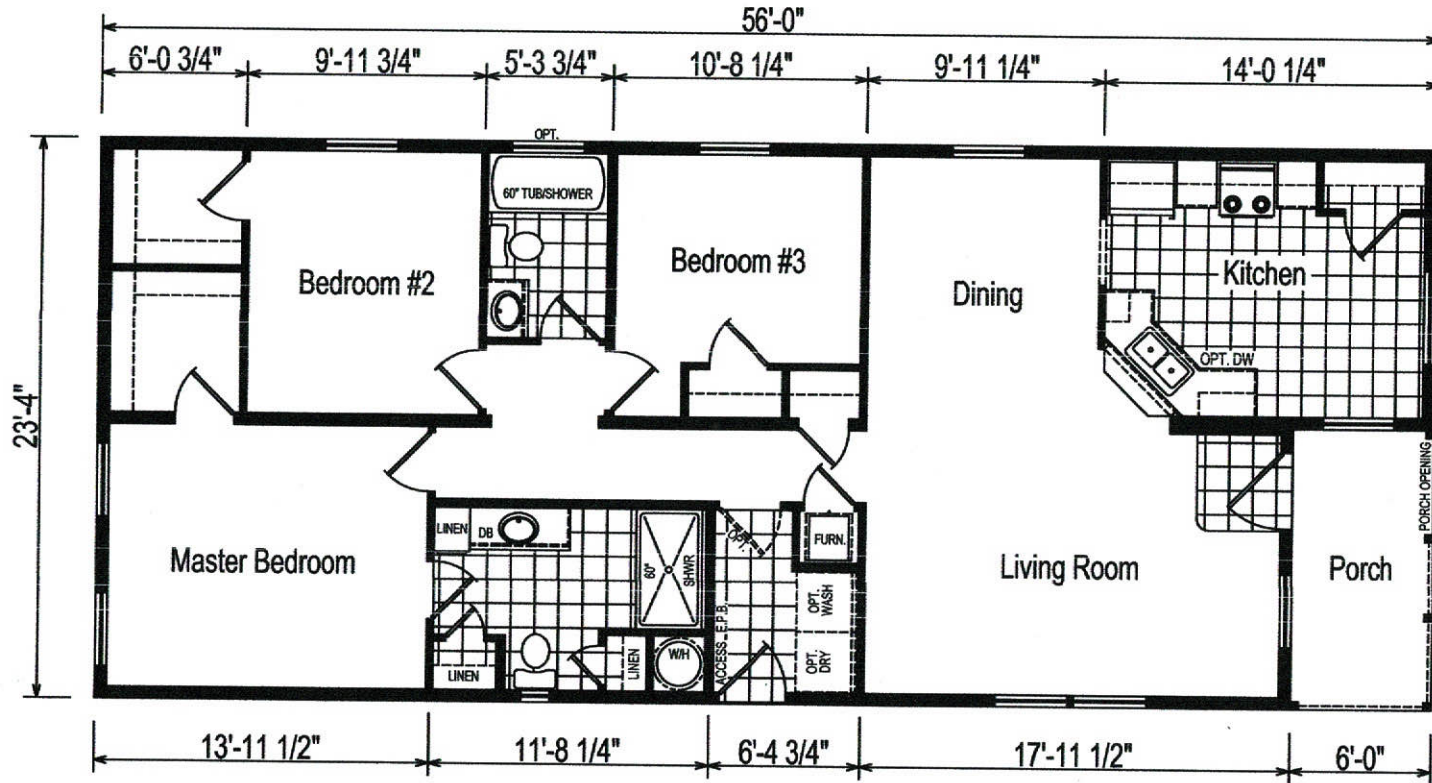

ABC HOMES - 61 VIOLET DRIVE

HD-60G156-STS
 3 BEDROOM, 2 BATH
 NOMINAL SIZE: 24'x60'
 TOTAL AREA: 1,306 SQ. FT.

HUDSON DOUBLE

DUE TO CONSTANT PRODUCT IMPROVEMENT, ALL DIMENSIONS AND SPECIFICATIONS ARE SUBJECT TO CHANGE WITHOUT NOTICE OR OBLIGATION TO EAGLE RIVER HOMES. DIMENSIONS STATED ARE TO INDUSTRY STANDARDS. THE INFORMATION ON THIS PAGE IS PROPRIETARY AND CONFIDENTIAL.