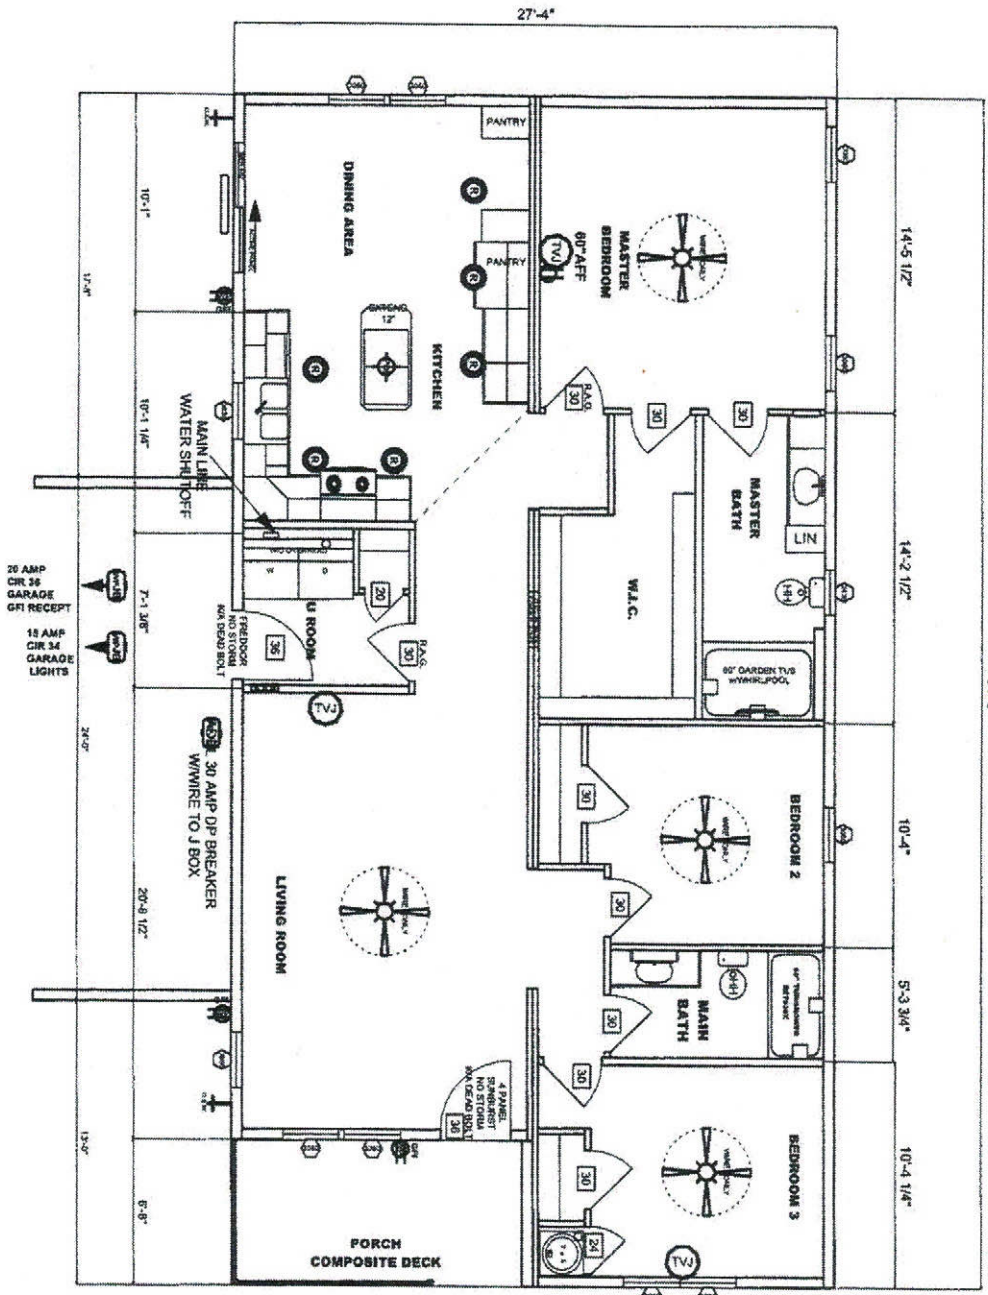

DEVELOPER PACKAGE 5.0/12 PITCH ROOF

REVISIONS

NOTES

PINE GROVE HOMES
SINCE 1982

DEVELOPER PACKAGE
SALES CONFIRMATION
SERIAL # GVP 35446
RWR 10/14/21 B100-2987Z