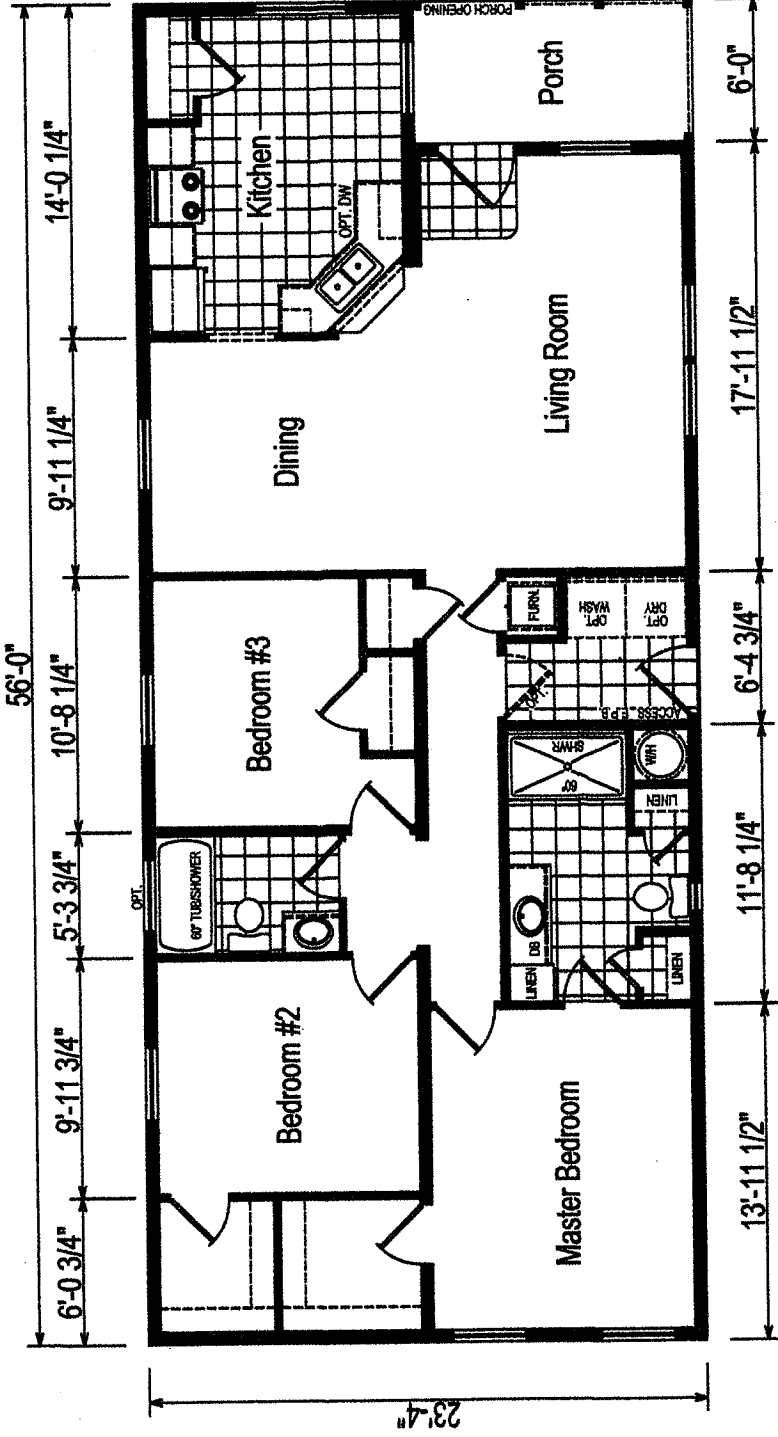

ABC HOMES - 34 Willow Tree Lane

HD-60G156-ST5
 3 BEDROOM, 2 BATH
 NOMINAL SIZE: 24'x60'
 TOTAL AREA: 1,306 SQ. FT.

HUDSON DOUBLE

DUE TO CONSTANT PRODUCT IMPROVEMENT, ALL DIMENSIONS AND SPECIFICATIONS ARE SUBJECT TO CHANGE WITHOUT NOTICE OR OBLIGATION TO EAGLE RIVER HOMES. DIMENSIONS STATED ARE TO INDUSTRY STANDARDS. THE INFORMATION ON THIS PAGE IS PROPRIETARY AND CONFIDENTIAL.

Serial No.:		-	
Sheet:		LIT	
Title:		LITERATURE PLAN	
Date Drawn:		-	
Rev. By:		-	
Rev. Date:		-	
Model:		HD-60G156-ST5	
Drawn By:		-	
Revisions			
A			
B			
C			
D			

EAGLE RIVER HOMES
 THE INFORMATION ON THIS PAGE IS PROPRIETARY AND CONFIDENTIAL.