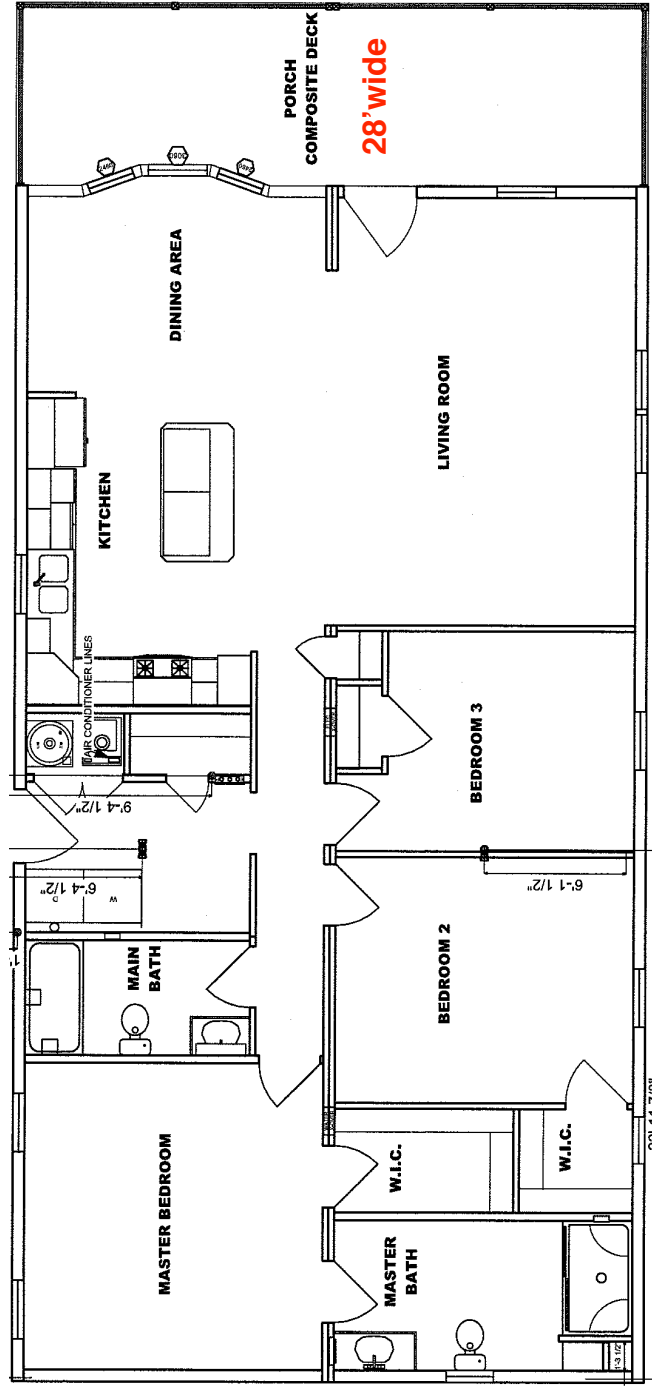

60' long

206 Hemlock Dr Doylestown PA

PINE GROVE HOMES
SINCE 1982

GRAND HOME PACKAGE

DRAWING NAME: **DROP PRINT**
 SERIAL # **GVP 35202**
 DRAWN BY: **RWR** DATE: **12/14/20** MODEL #: **280W-254-26874**

REVISIONS