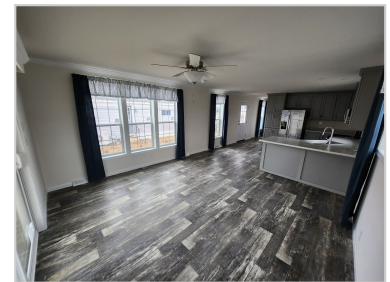

4307 Dover Drive East, Morrisville, PA, 19067

Home Information

Beds:	2
Baths:	2
SqFt:	1008
Year Built:	2025
Community:	Pennwood Crossing
County:	Bucks
School District:	Pennsbury School District
Pre-Qualified:	Yes

Contact Information

Agent: Lynn Puca
Phone: 267-304-1380
Email:
lpuca@abchomesales.com

Featured Benefits:

Ranch home
Shutters
Shingle roof
Vinyl siding
Vinyl foundation enclosure
Full covered porch

Overview:

Come see this exciting new West Coast Model from Skyline! This home features two bedrooms and two bathrooms. The kitchen has upgraded stainless-steel appliances with an open concept into the living room. The living room has a beautiful sliding glass door that leads onto a large porch. The home comes with central air, an 8' x 8' shed and an extended 6-year third party warranty paid for by the manufacturer. Schedule your showing today. Big price reduction on 12/8/25 making this home even more affordable.

For More Information: <https://abchomesales.com/house-listing/4307-dover-drive-east-morrisville-pa-19067/>