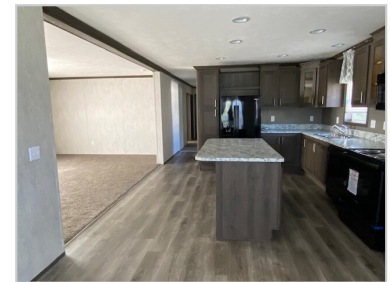

62 Rustic Drive, Shippensburg, PA, 17257**Home Information**

Beds:	3
Baths:	2
SqFt:	1520
Year Built:	2023
Community:	Country Side Village
County:	Cumberland
School District:	Shippensburg
Pre-Qualified:	Yes

**Contact Information**

Agent: Pam Huber
Phone: 717-532-5917
Email:
phuber@abchomesales.com

**Featured Benefits:**

Gable entry home
Shutters
Shingle roof
Vinyl siding

Overview:

New 3 bedroom, 2 bath home with open concept. This spacious home has a beautiful view of the mountains from your dining room and living room. Large island, recessed lighting and plenty of cabinets for all your storage needs. The master suite offers a large walk-in closet with a large soaking tub and separate walk-in shower.