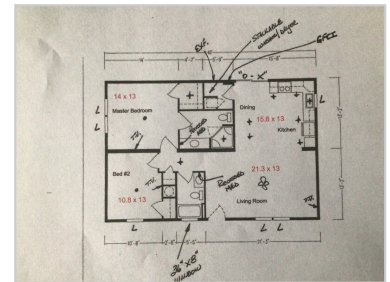

4207 Darby Drive, Morrisville, PA, 19067**Home Information**

Beds:	2
Baths:	2
SqFt:	1120
Year Built:	2024
Community:	Pennwood Crossing
County:	Bucks
School District:	Pennsbury
Pre-Qualified:	Yes

**Contact Information**

Agent: Lynn Puca
Phone: 267-304-1380
Email:
lpuca@abchomesales.com

**Featured Benefits:**

- Ranch home
- Shutters
- Shingle roof
- Vinyl siding
- Vinyl foundation enclosure

Overview:

Beautiful smaller double this is the perfect home! With tile backsplash and high-end finishes throughout the home. Energy star construction and upgraded stainless steel kitchen appliances. The kitchen has lots of cabinets for storage and an eat in kitchen. It also has a separate laundry area. Bright and open with a larger living room that is open to the kitchen. The home comes with Central air, an 8x8 shed that matches the home, gutters and downspouts, sidewalk, grading and seeding.