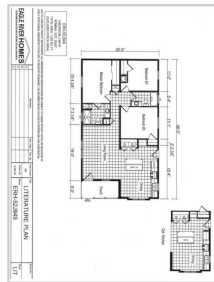

Contact Information

Agent: Karen Lanza
Phone: 610-910-4722
Email:
klanza@abchomesales.com