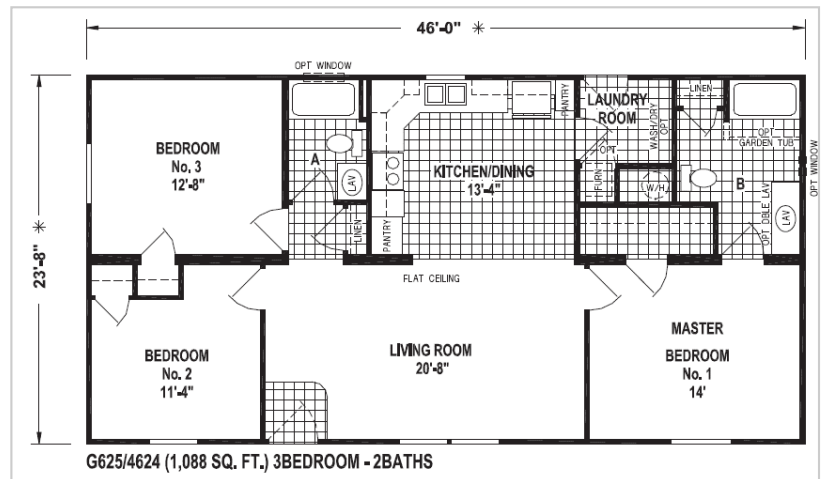

137 Cherry Lane, Doylestown, PA, 18901

Home Information

Beds:	3
Baths:	2
SqFt:	1087
Year Built:	2022
Community:	Colonial Heritage
County:	Bucks
School District:	Central Bucks
Pre-Qualified:	Yes

Contact Information
 Agent: Wayne Clerkin
 Phone: 267-218-4183
 Email:
 wclerkin@abchomesales.com

Overview:

Amazing new manufactured home ready to go. This open plan features everything you need in one floor living. The kitchen is perfect featuring stainless steel appliances and lots of counter space. With three big bedrooms, and two full baths say goodbye to waiting to get ready for work. Why rent in Doylestown when you can own this beautiful new home. The home will be completed with grading and seeding of the lawn. Gutters and downspouts, new driveway, steps and sidewalks as needed. Central air and an 8x8 shed all included. Show this home today.....