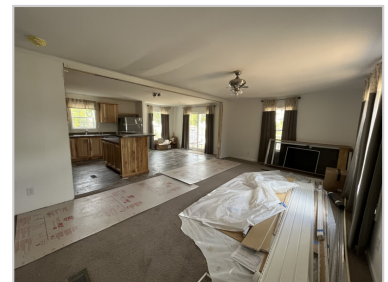

Contact Information

Agent: Ray Forlano
Phone: 267-209-0080
Email:
rforlano@abchomerealty.com

Featured Benefits:

Ranch home
Gable entry home
Shutters
Shingle roof
Insulated foundation enclosure
Block foundation
Full covered porch

Overview:

Amazing new manufactured home ready to go. This open plan features everything you need in one floor living. The kitchen is perfect featuring stainless steel appliances and lots of counter space. With three big bedrooms, and two full baths say goodbye to waiting to get ready for work. Why rent when you can own this beautiful new home. The home will be completed with grading and seeding of the lawn. Gutters and downspouts, new driveway, steps and sidewalks as needed. Central air and an 8x8 shed all included. See this home today. 30 day closing is available if needed.....

The community only has three lots still available.

For More Information: <https://abchomesales.com/house-listing/130-marshall-lane-green-top-mhc/>