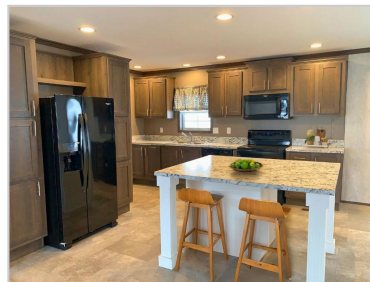

Contact Information

Agent: Susanna Kunkel
Phone: 610-910-4722
Email:
skunkel@abchomesales.com

Featured Benefits:

Ranch home
Gable entry home
Shutters
Shingle roof
Vinyl siding
Block foundation
Vinyl foundation enclosure
Full covered porch

Overview:

Welcome to your brand new home on a beautifully landscaped lot. The open concept floor plan features 8 foot ceilings, recessed lighting, upgraded appliances and a contemporary fireplace in the family room. Enjoy entertaining and family gatherings around the oversized kitchen island. Oversized dining room is perfect for entertaining, home office or a full sized pool table. Primary suite features a large walk-in closet with double vanity and 60 inch walk-in shower with seating in the en suite bath. The 6 foot covered front porch adds living space to enjoy the day. You'll fall in love with Carlisle, its beautiful architecture and tree-lined streets provide an enriching backdrop for daily life. For nature lovers, you're close to the Appalachian Trail. The tranquility of small-town living rich with history and a dynamic educational and cultural scene makes Carlisle a wonderful place to call home. No wonder its ranked one of the top 10 welcoming towns to retire in Pennsylvania. Not yet tax assessed or assigned.

<https://abchomesales.com/wp-content/uploads/2022/08/14-Northview-Drive-1-1.mp4>